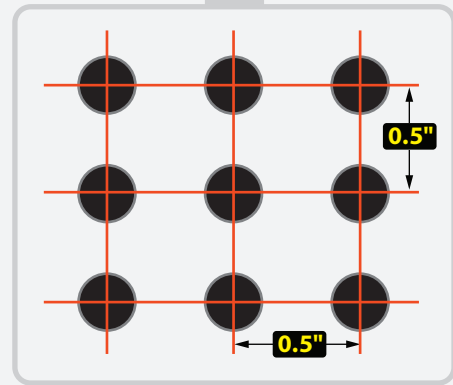

Basket is provided with hole spacing pattern as illustrated. All holes are 1/8" DIAMETER