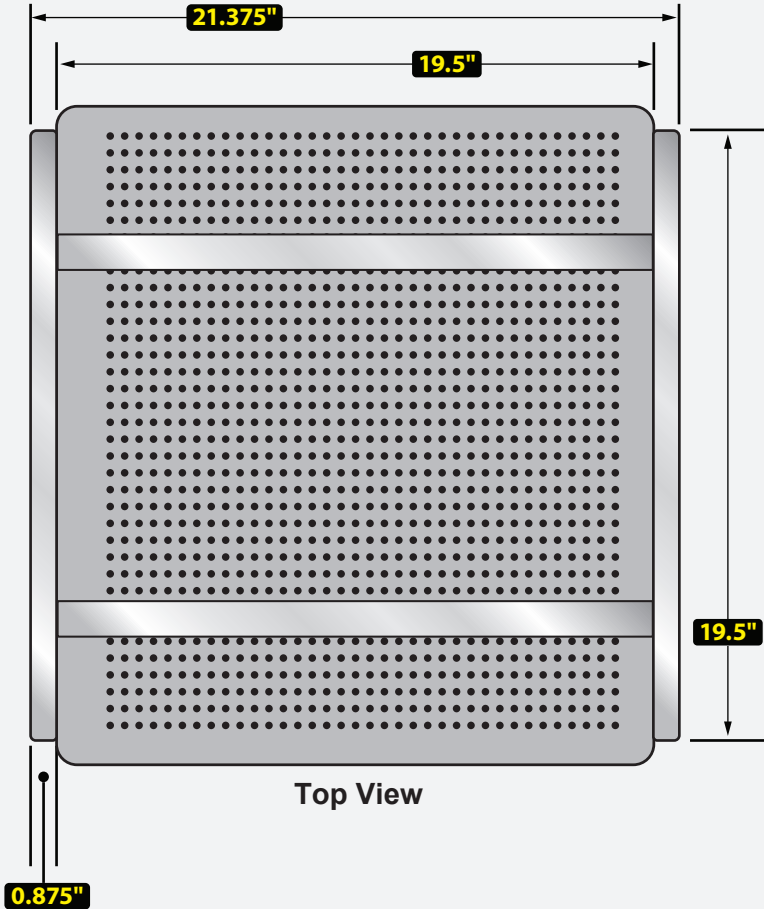

Top View

Basket is provided with hole spacing pattern as illustrated. All holes are 1/8" DIAMETER

➤ **Technical Information:** _____

MODEL #	DESCRIPTION	DIMENSIONS	WEIGHT/LBS.
		(H x W x D)	(Shipping)
SSB2025-CWP	Basket with Slides	5" H x 21.375" W x 19.5" D	11 lbs.

Phone:(800).768.5953
Fax:(800).976.1299