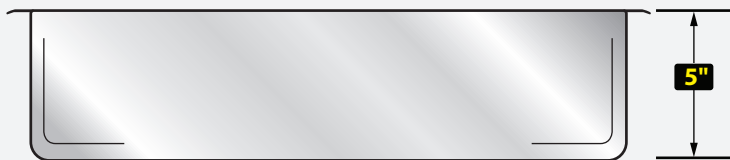

Side View

➤ **Technical Information:** _____

MODEL #	DESCRIPTION	DIMENSIONS	WEIGHT/LBS.
		(H x W x D)	(Shipping)
SSB2025-CWP	Basket with Slides	5" H x 21.375" W x 19.5" D	11 lbs.

Phone:(800).768.5953
Fax:(800).976.1299