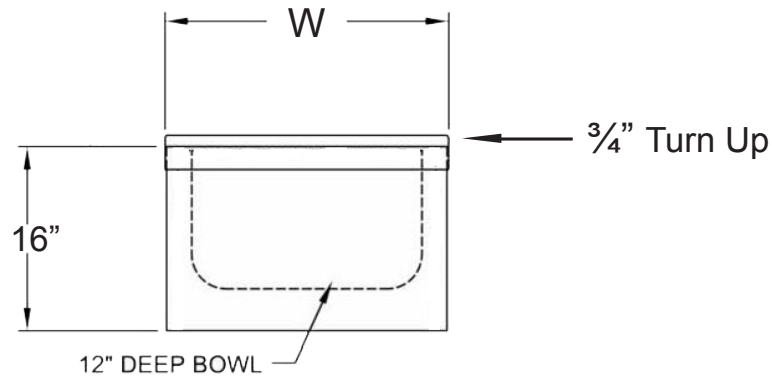

Item# _____
Project: _____
Qty: _____

Floor Mounted Mop Sink

Serv-Ware

Features

- 18 Gauge, 304 Stainless Steel
- Floor Mounted
- Fully Welded Skirt
- Rear Tile Edge
- Includes Drain Basket

Serv-Ware
www.servware.com

MS202812-CWP

Model	Size (W x D)	Drain (A x B)	Weight/lbs (Shipping)
MS162012-CWP	25" x 21"	10 1/2" x 12 1/2"	46
MS202812-CWP	33" x 25"	12 1/2" x 16"	56

Serv-Ware
www.servware.com

Phone: (800).768.5953

Fax: (800).976.1299