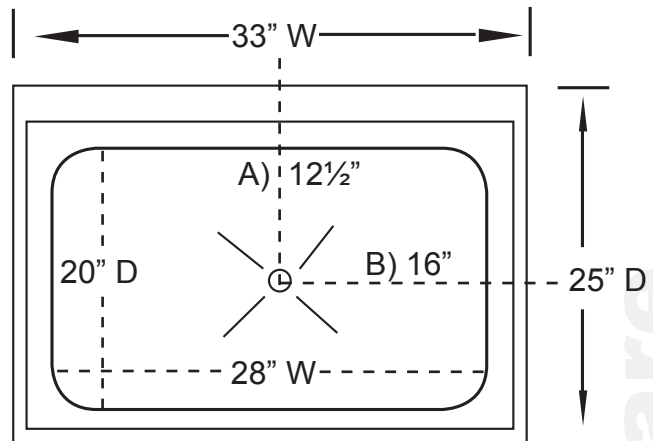

Item# _____
Project: _____
Qty: _____

Floor Mounted Mop Sink

Serv-Ware

Features

- 18 Gauge, 304 Stainless Steel
- Floor Mounted
- Fully Welded Skirt
- Rear Tile Edge
- Includes Drain Basket

Serv-Ware
www.servware.com

MS202812-CWP

Model	Size (W x D)	Drain (A x B)	Weight/lbs (Shipping)
MS162012-CWP	25" x 21"	10 1/2" x 12 1/2"	46
MS202812-CWP	33" x 25"	12 1/2" x 16"	56

Serv-Ware
www.servware.com

Phone: (800).768.5953

Fax: (800).976.1299