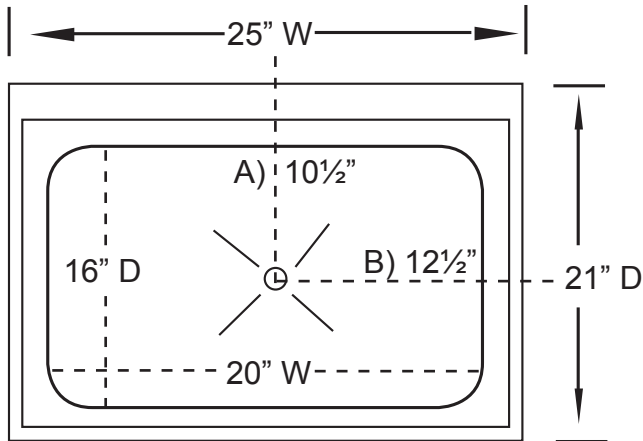

Item# _____
Project: _____
Qty: _____

Floor Mounted Mop Sink

Serv-Ware

Features

- 18 Gauge, 304 Stainless Steel
- Floor Mounted
- Fully Welded Skirt
- Rear Tile Edge
- Includes Drain Basket

Serv-Ware
www.servware.com

MS202812-CWP

Model	Size (W x D)	Drain (A x B)	Weight/lbs (Shipping)
MS162012-CWP	25" x 21"	10 1/2" x 12 1/2"	46
MS202812-CWP	33" x 25"	12 1/2" x 16"	56

Serv-Ware
www.servware.com

Phone: (800).768.5953

Fax: (800).976.1299