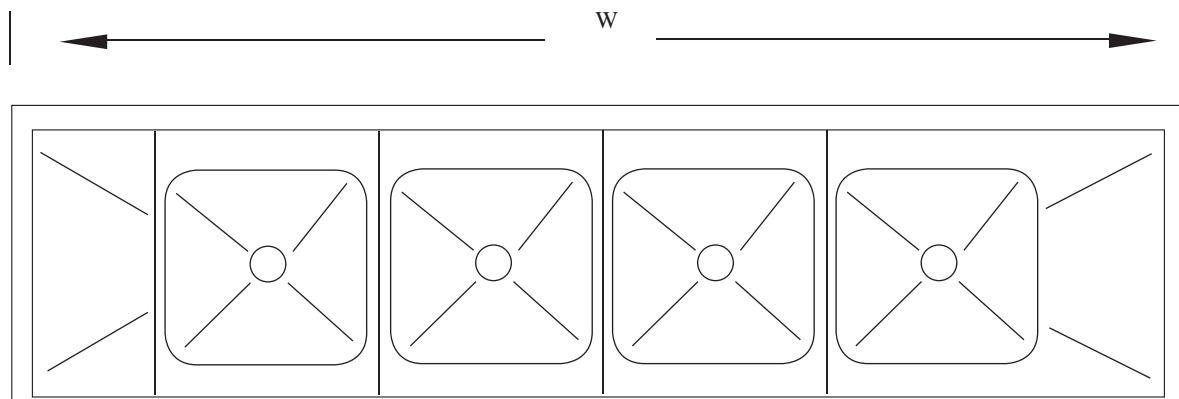

# 4 Bowl Economy Sink Stainless Steel 18 Gauge, 14" Deep

Serv-Ware

## Features

- 304 Series Stainless Steel
- 18 Gauge Construction
- Stainless Steel Gussets
- 14" Deep Bowls Welded Together
- 9¼" Backsplash (11¾" from Deck to Tile Edge)
- Galvanized Legs with Adjustable Feet
- Basket Strainers Included

# 4 Bowl Economy Sink Stainless Steel 18 Gauge, 14" Deep

Serv-Ware

<b>Model</b>	<b>Bowl Size</b> (W x D)	<b>Drain Boards</b>	<b>Size</b> (W x D)	<b>Weight/lbs.</b> (Shipping)
*E4CWP16202-18	4) 16" x 20"	2) 18" DB	100" x 25.5"	115
*E4CWP18242-24	4) 18" x 24"	2) 24" DB	120" x 29.5"	138