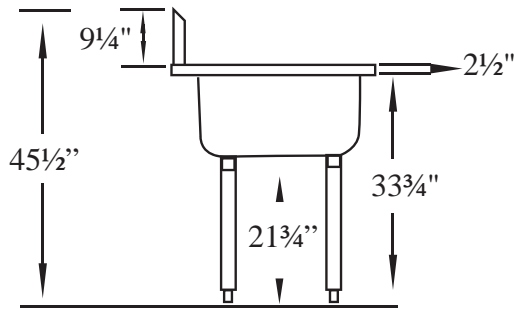

## Features

- 304 Series Stainless Steel
- 18 Gauge Construction
- Stainless Steel Gussets
- 14" Deep Bowls Welded Together
- 9¼" Backsplash (11¾" from Deck to Tile Edge)
- Galvanized Legs with Adjustable Feet
- Basket Strainers Included

# 4 Bowl Economy Sink Stainless Steel 18 Gauge, 14" Deep

Serv-Ware

<b>Model</b>	<b>Bowl Size</b> (W x D)	<b>Drain Boards</b>	<b>Size</b> (W x D)	<b>Weight/lbs.</b> (Shipping)
*E4CWP16202-18	4) 16" x 20"	2) 18" DB	100" x 25.5"	115
*E4CWP18242-24	4) 18" x 24"	2) 24" DB	120" x 29.5"	138