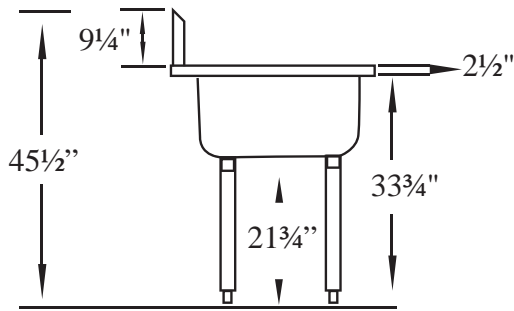

## Features

- 304 Series Stainless Steel
- 18 Gauge Construction
- Stainless Steel Gussets
- 14" Deep Bowls Welded Together
- 9 1/4" Backsplash (11 3/4" from Deck to Tile Edge)
- Galvanized Legs with Adjustable Feet
- Basket Strainers Included

# 3 Bowl Economy Sink Stainless Steel 18 Gauge, 14" Deep

<b>Model</b>	<b>Bowl Size</b> (W x D)	<b>Drain Boards</b>	<b>Size</b> (W x D)	<b>Weight/lbs.</b> (Shipping)
E3CWP1515	15" x 15"	N/A	50" x 20.5"	133
E3CWP1515L-15	15" x 15"	One 15" Left	62.5" x 20.5"	158
E3CWP1515R-15	15" x 15"	One 15" Right	62.5" x 20.5"	158
E3CWP15152-15	15" x 15"	Two 15"	75" x 20.5"	175
E3CWP1818	18" x 18"	N/A	59" x 23.5"	105
E3CWP1818L-18	18" x 18"	One 18" Left	74.5" x 23.5"	110
E3CWP1818R-18	18" x 18"	One 18" Right	74.5" x 23.5"	110
E3CWP18182-18	18" x 18"	Two 18"	90" x 23.5"	110
E3CWP18182-24	18" x 18"	Two 24"	102" x 23.5"	96
E3CWP1824	18" x 24"	N/A	59" x 29.5"	178
E3CWP1824L-18	18" x 24"	One 18" Left	74.5" x 29.5"	112
E3CWP1824R-18	18" x 24"	One 18" Right	74.5" x 29.5"	112
E3CWP1824L-24	18" x 24"	One 24" Left	80.5" x 29.5"	120
E3CWP1824R-24	18" x 24"	One 24" Right	80.5" x 29.5"	120
E3CWP18242-18	18" x 24"	Two 18"	90" x 29.5"	167
E3CWP18242-24	18" x 24"	Two 24"	102" x 29.5"	195
*E3CWP2424	24" x 24"	N/A	77" x 29.5"	107
*E3CWP24242-24	24" x 24"	Two 24"	120" x 29.5"	215