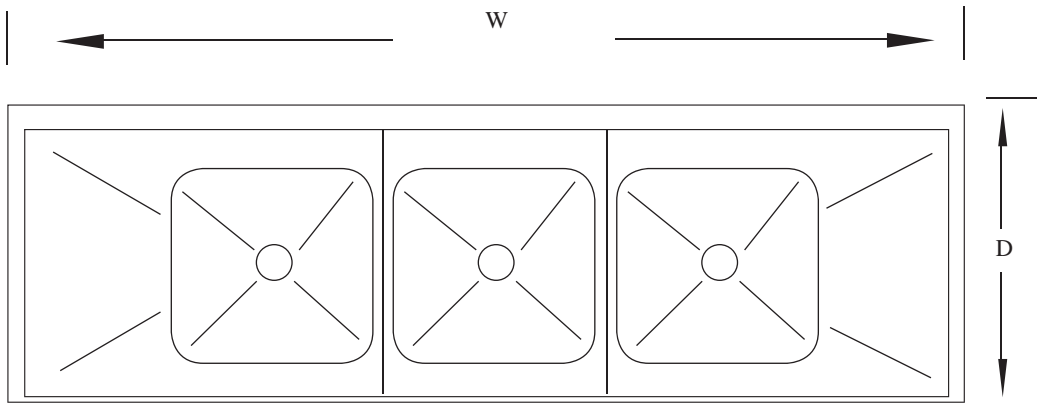

## Features

- 304 Series Stainless Steel
- 18 Gauge Construction
- Stainless Steel Gussets
- 14" Deep Bowls Welded Together
- 9 1/4" Backsplash (11 3/4" from Deck to Tile Edge)
- Galvanized Legs with Adjustable Feet
- Basket Strainers Included

# 3 Bowl Economy Sink Stainless Steel 18 Gauge, 14" Deep

<b>Model</b>	<b>Bowl Size</b> (W x D)	<b>Drain Boards</b>	<b>Size</b> (W x D)	<b>Weight/lbs.</b> (Shipping)
E3CWP1515	15" x 15"	N/A	50" x 20.5"	133
E3CWP1515L-15	15" x 15"	One 15" Left	62.5" x 20.5"	158
E3CWP1515R-15	15" x 15"	One 15" Right	62.5" x 20.5"	158
E3CWP15152-15	15" x 15"	Two 15"	75" x 20.5"	175
E3CWP1818	18" x 18"	N/A	59" x 23.5"	105
E3CWP1818L-18	18" x 18"	One 18" Left	74.5" x 23.5"	110
E3CWP1818R-18	18" x 18"	One 18" Right	74.5" x 23.5"	110
E3CWP18182-18	18" x 18"	Two 18"	90" x 23.5"	110
E3CWP18182-24	18" x 18"	Two 24"	102" x 23.5"	96
E3CWP1824	18" x 24"	N/A	59" x 29.5"	178
E3CWP1824L-18	18" x 24"	One 18" Left	74.5" x 29.5"	112
E3CWP1824R-18	18" x 24"	One 18" Right	74.5" x 29.5"	112
E3CWP1824L-24	18" x 24"	One 24" Left	80.5" x 29.5"	120
E3CWP1824R-24	18" x 24"	One 24" Right	80.5" x 29.5"	120
E3CWP18242-18	18" x 24"	Two 18"	90" x 29.5"	167
E3CWP18242-24	18" x 24"	Two 24"	102" x 29.5"	195
*E3CWP2424	24" x 24"	N/A	77" x 29.5"	107
*E3CWP24242-24	24" x 24"	Two 24"	120" x 29.5"	215