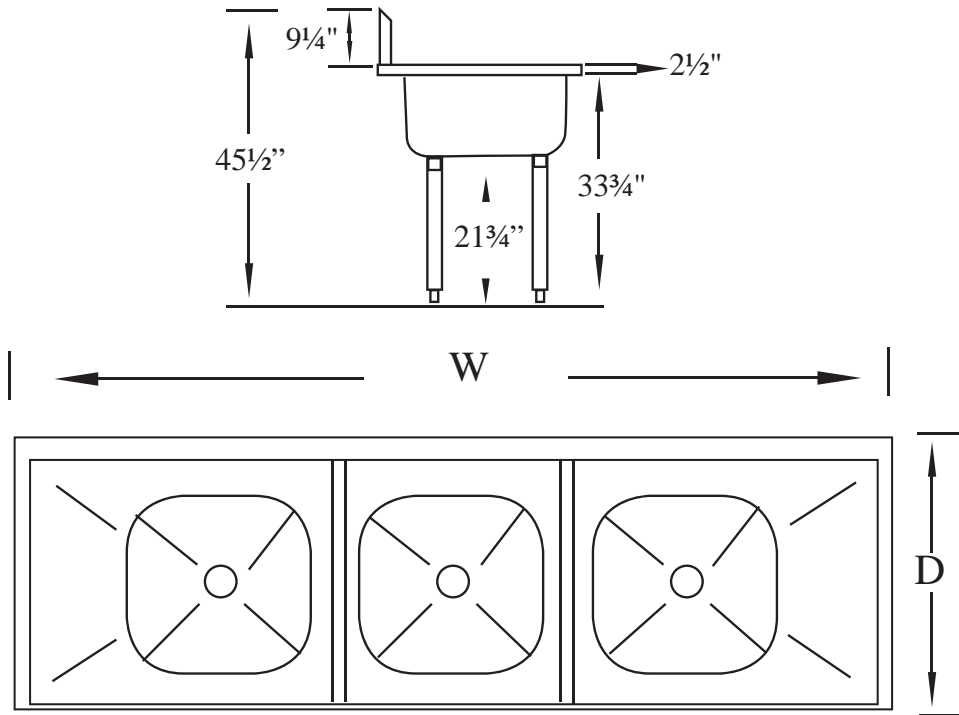

Item# _____
Project: _____
Qty: _____

3 Bowl Economy Sink Stainless Steel 18 Gauge, 12" Deep

Serv-Ware

Features

- 18 Gauge, 304 Series Stainless Steel
- 12" Deep Bowls Welded Together
- S/S Gussets Standard
- 9¼" Backsplash (11¾" from Deck to Tile Edge)
- Galvanized Legs with Adjustable Feet
- Basket Strainers Included
- S/S Legs Optional

Serv-Ware
www.servware.com

Phone:(800).768.5953

Fax:(800).976.1299

Revised 7/18

Item# _____

Project: _____

Qty: _____

3 Bowl Economy Sink Stainless Steel 18 Gauge, 12" Deep

Serv-Ware

Model	Bowl Size (W x D)	Drain Boards	Size (W x D)	Weight/lbs (Shipping)
D3CWP1620	16" x 20"	N/A	53" x 25.5"	74
D3CWP1620L-18	16" x 20"	One 18" Left	68.5" x 25.5"	82
D3CWP1620R-18	16" x 20"	One 18" Right	68.5" x 25.5"	82
D3CWP16202-18	16" x 20"	Two 18"	84" x 25.5"	125
D3CWP18182-18	18" x 18"	Two 18"	90" x 23.5"	125
D3CWP1818	18" x 18"	N/A	59" x 23.5"	101
D3CWP1818L-18	18" x 18"	One 18" Left	74.5" x 23.5"	108
D3CWP1818R-18	18" x 18"	One 18" Right	74.5" x 23.5"	108