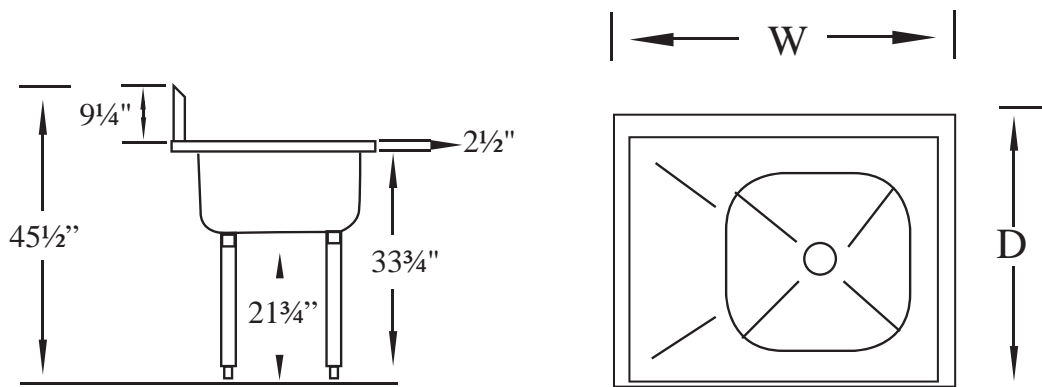

Item# _____
Project: _____
Qty: _____

1 Bowl Economy Sink Stainless Steel 18 Gauge, 12" Deep

Serv-Ware

Features

- 18 Gauge, 304 Series Stainless Steel
- 12" Deep Bowls Welded Together
- S/S Gussets Standard
- 9¼" Backsplash (11¾" from Deck to Tile Edge)
- Galvanized Legs with Adjustable Feet
- Basket Strainers Included
- S/S Legs Optional

1 Bowl Economy Sink Stainless Steel 18 Gauge, 12" Deep

Serv-Ware

Model	Bowl Size (W x D)	Drain Boards	Size (W x D)	Weight/lbs (Shipping)
D1CWP1620	16" x 20"	N/A	21" x 25.5"	27
D1CWP1620L-18	16" x 20"	One 18" Left	36.5" x 25.5"	35
D1CWP1620R-18	16" x 20"	One 18" Right	36.5" x 25.5"	35
D1CWP16202-18	16" x 20"	Two 18"	52" x 25.5"	47
D1CWP1818	18" x 18"	N/A	23" x 23.5"	36
D1CWP1818L-18	18" x 18"	One 18" Left	38.5" x 23.5"	35
D1CWP1818R-18	18" x 18"	One 18" Right	38.5" x 23.5"	35
D1CWP18182-18	18" x 18"	Two 18"	54" x 23.5"	47