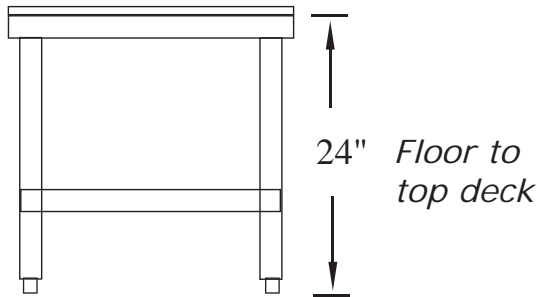

## Features

- 430 Series Stainless Steel Top, 18 Gauge
- Galvanized Steel Under Shelf, 18 Gauge
- Galvanized Steel Legs with Adjustable Plastic Foot Inserts
- 1" Turn Up on 3 Sides

Serv-Ware  
[www.servware.com](http://www.servware.com)

# Equipment Stand Economy Series Stainless Steel 18 Gauge

Serv-Ware

<b>Model</b>	<b>Size</b> (D x W x H)	<b>Capacity (lbs)</b>	<b>Weight/lbs</b> (Shipping)
ESG3012W-CWP	30" x 12" x 24"	150	
ESG3024W-CWP	30" x 24" x 24"	210	45
ESG3036W-CWP	30" x 36" x 24"	270	50
ESG3048W-CWP	30" x 48" x 24"	330	65
ESG3060W-CWP	30" x 60" x 24"	390	79
*ESG3072W-CWP	30" x 72" x 24"	550	95