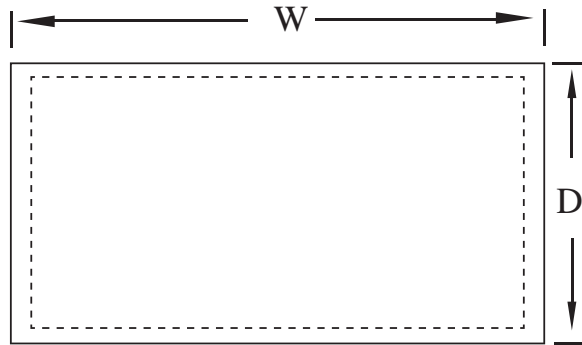

# Equipment Stand Economy Series Stainless Steel 18 Gauge

Serv-Ware

<b>Model</b>	<b>Size</b> (D x W x H)	<b>Capacity (lbs)</b>	<b>Weight/lbs</b> (Shipping)
ESG3012W-CWP	30" x 12" x 24"	150	
ESG3024W-CWP	30" x 24" x 24"	210	45
ESG3036W-CWP	30" x 36" x 24"	270	50
ESG3048W-CWP	30" x 48" x 24"	330	65
ESG3060W-CWP	30" x 60" x 24"	390	79
*ESG3072W-CWP	30" x 72" x 24"	550	95