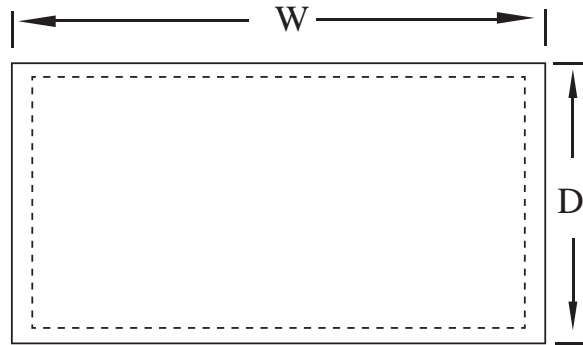

Item# _____

Project: _____

Qty: _____

Equipment Stand Deluxe Series Stainless Steel 16 Gauge

<i>Model</i>	<i>Size</i> (D x W x H)	<i>Capacity (lbs)</i>	<i>Weight/lbs</i> (Shipping)
ESS2424W-CWP	24" x 24" x 24"	290	24
ESS2436W-CWP	24" x 36" x 24"	330	42
ESS2448W-CWP	24" x 48" x 24"	370	60
ESS2460W-CWP	24" x 60" x 24"	410	78
* ESS2472W-CWP	24" x 72" x 24"	540	96
ESS3024W-CWP	30" x 24" x 24"	320	37
ESS3036W-CWP	30" x 36" x 24"	380	55
ESS3048W-CWP	30" x 48" x 24"	440	73
ESS3060W-CWP	30" x 60" x 24"	500	91
* ESS3072W-CWP	30" x 72" x 24"	590	109

* 6 Legs

Serv-Ware
www.servware.com

Phone: (800).768.5953

Fax: (800).976.1299

Revised 1/17