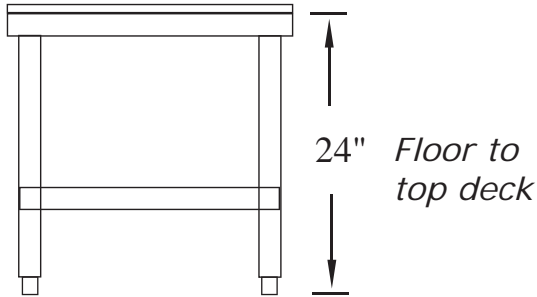

Item# _____

Project: _____

Qty: _____

Equipment Stand Deluxe Series Stainless Steel 16 Gauge

<i>Model</i>	<i>Size</i> (D x W x H)	<i>Capacity (lbs)</i>	<i>Weight/lbs</i> (Shipping)
ESS2424W-CWP	24" x 24" x 24"	290	24
ESS2436W-CWP	24" x 36" x 24"	330	42
ESS2448W-CWP	24" x 48" x 24"	370	60
ESS2460W-CWP	24" x 60" x 24"	410	78
* ESS2472W-CWP	24" x 72" x 24"	540	96
ESS3024W-CWP	30" x 24" x 24"	320	37
ESS3036W-CWP	30" x 36" x 24"	380	55
ESS3048W-CWP	30" x 48" x 24"	440	73
ESS3060W-CWP	30" x 60" x 24"	500	91
* ESS3072W-CWP	30" x 72" x 24"	590	109

* 6 Legs

Serv-Ware
www.servware.com

Phone: (800).768.5953

Fax: (800).976.1299

Revised 1/17