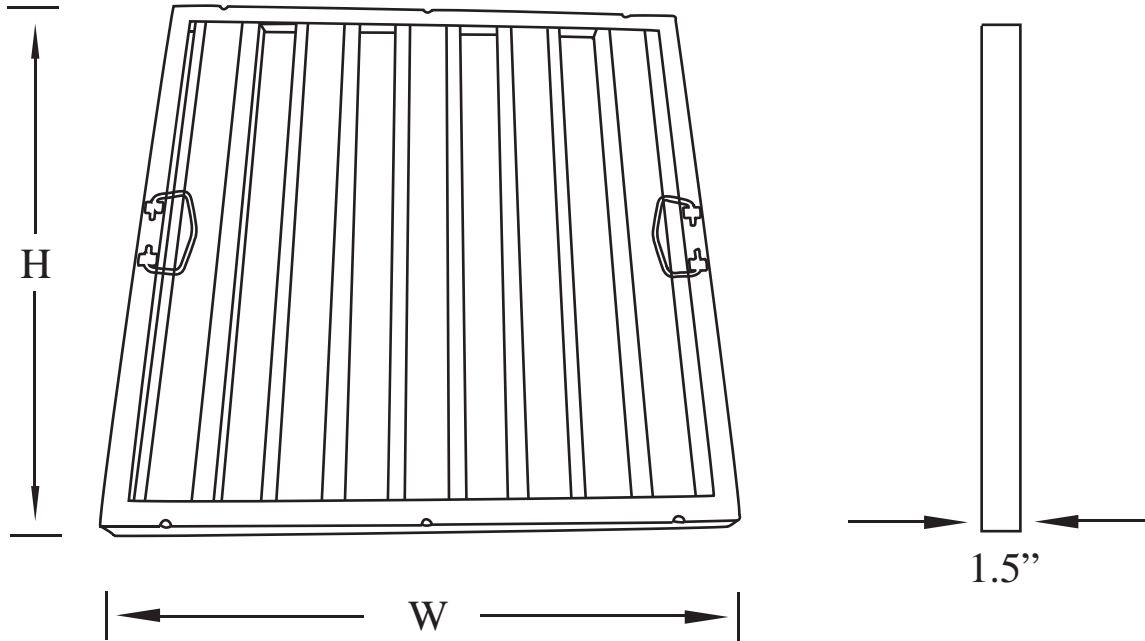

## Features

- Fully Welded Design
- 26 Gauge, 430 Stainless Steel
- Includes Handles for Easy Removal
- Bevel Edged Baffles for More Efficient Air Flow

Serv-Ware  
[www.servware.com](http://www.servware.com)

# Canopy Hood Filter

<i>Model</i>	<i>Nominal Size</i> (H x W)	<i>Exact Size</i> (H x W)	<i>Weight/Ibs</i> (Shipping)
F1016S	10" x 16"	9.5" x 15.5"	3
F1020S	10" x 20"	9.5" x 19.5"	4
F1216S	12" x 16"	11.5" x 15.5"	3
F1220S	12" x 20"	11.5" x 19.5"	4
F1225S	12" x 25"	11.5" x 24.5"	6
F1616S	16" x 16"	15.5" x 15.5"	4
F1620S	16" x 20"	15.5" x 19.5"	5
F1625S	16" x 25"	15.5" x 24.5"	7
F2016S	20" x 16"	19.5" x 15.5"	5
F2020S	20" x 20"	19.5" x 19.5"	7
F2025S	20" x 25"	19.5" x 24.5"	9
F2516S	25" x 16"	24.5" x 15.5"	7
F2520S	25" x 20"	24.5" x 19.5"	9