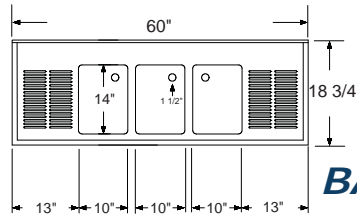

Item# _____
Project: _____
Qty: _____

3 Bowl Bar Sink Stainless Steel

Serv-Ware

Features

- 18 Gauge Top, Bowl and Back
- 20 Gauge Apron
- 8" Overflow Pipe, Available Accessory (OFP-8-CWP)
- 4" Wall Mount Faucet with a 12" Spout, Available Accessory (DTF4-12-CWP)

BAR3B48-L-CWP

BAR3B48-R-CWP

BAR3B60-LR-CWP

BAR3B72-LR-CWP

Model

Bowl Size

Drain Boards

Size

Weight / lbs.

(W x D x H)

(W x D)

(Shipping)

BAR3B38-CWP	3) 10" x 14" x 10"	N/A	38 1/2" x 18 3/4"	60
BAR3B48-L-CWP	3) 10" x 14" x 10"	12" Left DB	48" x 18 3/4"	64
BAR3B48-R-CWP	3) 10" x 14" x 10"	12" Right DB	48" x 18 3/4"	64
BAR3B60-LR-CWP	3) 10" x 14" x 10"	2) 13" DB	60" x 18 3/4"	83
BAR3B72-LR-CWP	3) 10" x 14" x 10"	2) 19" DB	72" x 18 3/4"	95