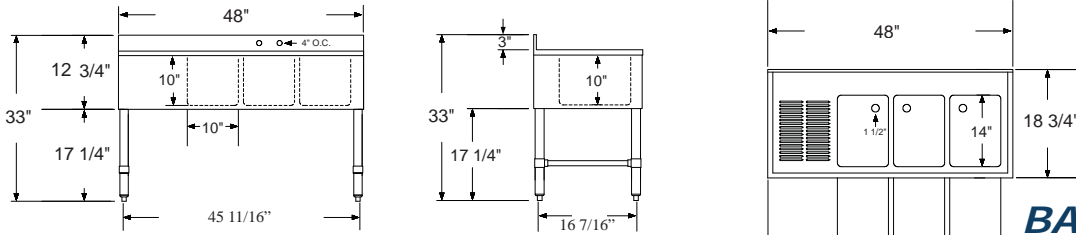

Item# _____
Project: _____
Qty: _____

3 Bowl Bar Sink Stainless Steel

Serv-Ware

Features

- 18 Gauge Top, Bowl and Back
- 20 Gauge Apron
- 8" Overflow Pipe, Available Accessory (OFP-8-CWP)
- 4" Wall Mount Faucet with a 12" Spout, Available Accessory (DTF4-12-CWP)

BAR3B48-L-CWP

BAR3B48-R-CWP

BAR3B60-LR-CWP

BAR3B72-LR-CWP

Model

Bowl Size

Drain Boards

Size

Weight / lbs.

(W x D x H)

(W x D)

(Shipping)

BAR3B38-CWP	3) 10" x 14" x 10"	N/A	38 1/2" x 18 3/4"	60
BAR3B48-L-CWP	3) 10" x 14" x 10"	12" Left DB	48" x 18 3/4"	64
BAR3B48-R-CWP	3) 10" x 14" x 10"	12" Right DB	48" x 18 3/4"	64
BAR3B60-LR-CWP	3) 10" x 14" x 10"	2) 13" DB	60" x 18 3/4"	83
BAR3B72-LR-CWP	3) 10" x 14" x 10"	2) 19" DB	72" x 18 3/4"	95