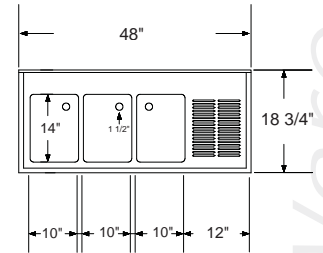

Item# _____
Project: _____
Qty: _____

3 Bowl Bar Sink Stainless Steel

Serv-Ware

Features

- 18 Gauge Top, Bowl and Back
- 20 Gauge Apron
- 8" Overflow Pipe, Available Accessory (OFP-8-CWP)
- 4" Wall Mount Faucet with a 12" Spout, Available Accessory (DTF4-12-CWP)

BAR3B48-L-CWP

BAR3B48-R-CWP

BAR3B60-LR-CWP

BAR3B72-LR-CWP

Model

Bowl Size

Drain Boards

Size

Weight / lbs.

(W x D x H)

(W x D)

(Shipping)

BAR3B38-CWP	3) 10" x 14" x 10"	N/A	38 1/2" x 18 3/4"	60
BAR3B48-L-CWP	3) 10" x 14" x 10"	12" Left DB	48" x 18 3/4"	64
BAR3B48-R-CWP	3) 10" x 14" x 10"	12" Right DB	48" x 18 3/4"	64
BAR3B60-LR-CWP	3) 10" x 14" x 10"	2) 13" DB	60" x 18 3/4"	83
BAR3B72-LR-CWP	3) 10" x 14" x 10"	2) 19" DB	72" x 18 3/4"	95