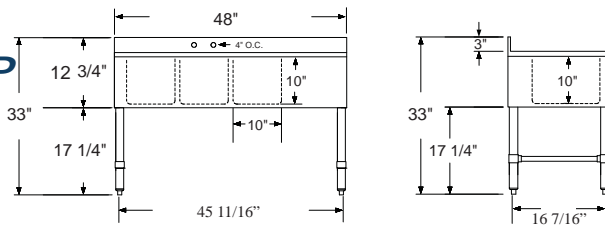

Item# _____
Project: _____
Qty: _____

3 Bowl Bar Sink Stainless Steel

Serv-Ware

Features

- 18 Gauge Top, Bowl and Back
- 20 Gauge Apron
- 8" Overflow Pipe, Available Accessory (OFP-8-CWP)
- 4" Wall Mount Faucet with a 12" Spout, Available Accessory (DTF4-12-CWP)

BAR3B48-L-CWP

BAR3B48-R-CWP

BAR3B60-LR-CWP

BAR3B72-LR-CWP

Model

Bowl Size

Drain Boards

Size

Weight / lbs.

(W x D x H)

(W x D)

(Shipping)

BAR3B38-CWP	3) 10" x 14" x 10"	N/A	38 1/2" x 18 3/4"	60
BAR3B48-L-CWP	3) 10" x 14" x 10"	12" Left DB	48" x 18 3/4"	64
BAR3B48-R-CWP	3) 10" x 14" x 10"	12" Right DB	48" x 18 3/4"	64
BAR3B60-LR-CWP	3) 10" x 14" x 10"	2) 13" DB	60" x 18 3/4"	83
BAR3B72-LR-CWP	3) 10" x 14" x 10"	2) 19" DB	72" x 18 3/4"	95