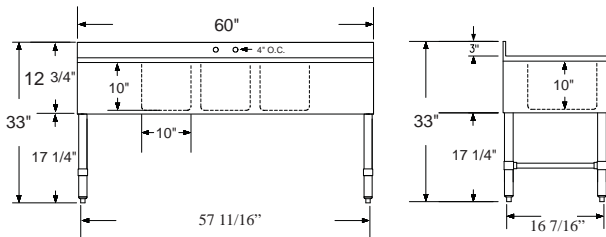

Item# _____
Project: _____
Qty: _____

3 Bowl Bar Sink Stainless Steel

Serv-Ware

Features

- 18 Gauge Top, Bowl and Back
- 20 Gauge Apron
- 8" Overflow Pipe, Available Accessory (OFP-8-CWP)
- 4" Wall Mount Faucet with a 12" Spout, Available Accessory (DTF4-12-CWP)

BAR3B48-L-CWP

BAR3B48-R-CWP

BAR3B60-LR-CWP

BAR3B72-LR-CWP

Model

Bowl Size

Drain Boards

Size

Weight / lbs.

(W x D x H)

(W x D)

(Shipping)

BAR3B38-CWP	3) 10" x 14" x 10"	N/A	38 1/2" x 18 3/4"	60
BAR3B48-L-CWP	3) 10" x 14" x 10"	12" Left DB	48" x 18 3/4"	64
BAR3B48-R-CWP	3) 10" x 14" x 10"	12" Right DB	48" x 18 3/4"	64
BAR3B60-LR-CWP	3) 10" x 14" x 10"	2) 13" DB	60" x 18 3/4"	83
BAR3B72-LR-CWP	3) 10" x 14" x 10"	2) 19" DB	72" x 18 3/4"	95