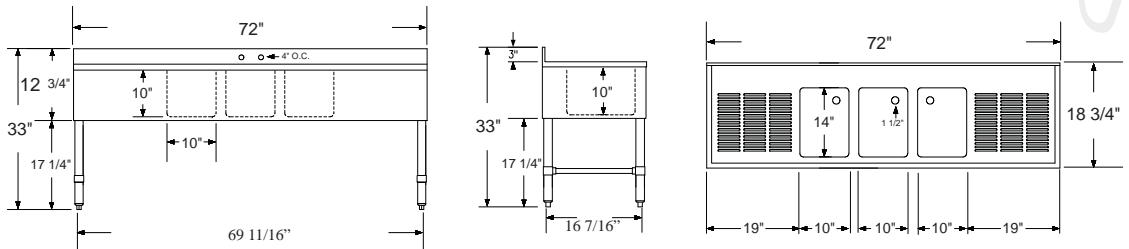

Item# _____
Project: _____
Qty: _____

3 Bowl Bar Sink Stainless Steel

Serv-Ware

Features

- 18 Gauge Top, Bowl and Back
- 20 Gauge Apron
- 8" Overflow Pipe, Available Accessory (OFP-8-CWP)
- 4" Wall Mount Faucet with a 12" Spout, Available Accessory (DTF4-12-CWP)

BAR3B48-L-CWP

BAR3B48-R-CWP

BAR3B60-LR-CWP

BAR3B72-LR-CWP

Model

Bowl Size

Drain Boards

Size

Weight / lbs.

(W x D x H)

(W x D)

(Shipping)

BAR3B38-CWP	3) 10" x 14" x 10"	N/A	38 1/2" x 18 3/4"	60
BAR3B48-L-CWP	3) 10" x 14" x 10"	12" Left DB	48" x 18 3/4"	64
BAR3B48-R-CWP	3) 10" x 14" x 10"	12" Right DB	48" x 18 3/4"	64
BAR3B60-LR-CWP	3) 10" x 14" x 10"	2) 13" DB	60" x 18 3/4"	83
BAR3B72-LR-CWP	3) 10" x 14" x 10"	2) 19" DB	72" x 18 3/4"	95