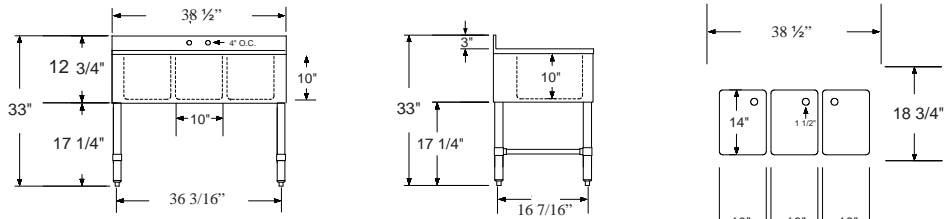

Item# _____
Project: _____
Qty: _____

3 Bowl Bar Sink Stainless Steel

Serv-Ware

Features

- 18 Gauge Top, Bowl and Back
- 20 Gauge Apron
- 8" Overflow Pipe, Available Accessory (OFP-8-CWP)
- 4" Wall Mount Faucet with a 12" Spout, Available Accessory (DTF4-12-CWP)

BAR3B48-L-CWP

BAR3B48-R-CWP

BAR3B60-LR-CWP

BAR3B72-LR-CWP

Model

Bowl Size

Drain Boards

Size

Weight / lbs.

(W x D x H)

(W x D)

(Shipping)

BAR3B38-CWP	3) 10" x 14" x 10"	N/A	38 1/2" x 18 3/4"	60
BAR3B48-L-CWP	3) 10" x 14" x 10"	12" Left DB	48" x 18 3/4"	64
BAR3B48-R-CWP	3) 10" x 14" x 10"	12" Right DB	48" x 18 3/4"	64
BAR3B60-LR-CWP	3) 10" x 14" x 10"	2) 13" DB	60" x 18 3/4"	83
BAR3B72-LR-CWP	3) 10" x 14" x 10"	2) 19" DB	72" x 18 3/4"	95