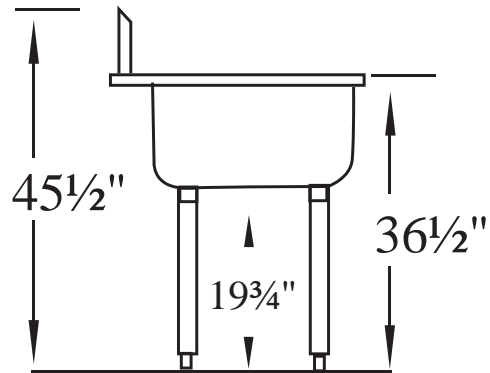

Item# _____
Project: _____
Qty: _____

1 Bowl Economy Sink Stainless Steel 18 Gauge, 14" Deep

Serv-Ware

Features

- 304 Series Stainless Steel
- 18 Gauge Construction
- Stainless Steel Gussets
- 14" Deep Bowls Welded Together
- 9½" Backsplash (11¾" from Deck to Tile Edge)
- Galvanized Legs with Adjustable Feet
- Basket Strainers Included

1 Bowl Economy Sink Stainless Steel 18 Gauge, 14" Deep

Serv-Ware

| Model | Bowl Size (W x D) | Drain Boards | Size (W x D) | Weight/lbs (Shipping) |
|---------------|-----------------------------|---------------------|------------------------|---------------------------------|
| E1CWP1818 | 18" x 18" | N/A | 23" x 23.5" | 57 |
| E1CWP1818L-18 | 18" x 18" | 18" Left | 38.5" x 23.5" | 65 |
| E1CWP1818R-18 | 18" x 18" | 18" Right | 38.5" x 23.5" | 65 |
| E1CWP18182-18 | 18" x 18" | Two 18" | 54" x 23.5" | 106 |
| E1CWP1818L-24 | 18" x 18" | 24" Left | 44.5" x 23.5" | 69 |
| E1CWP1818R-24 | 18" x 18" | 24" Right | 44.5" x 23.5" | 69 |
| E1CWP18182-24 | 18" x 18" | Two 24" | 66" x 23.5" | 110 |
| E1CWP1824 | 18" x 24" | N/A | 23" x 29.5" | 86 |
| E1CWP18242-24 | 18" x 24" | Two 24" | 66" x 29.5" | 78 |
| E1CWP1824L-24 | 18" x 24" | 24" Left | 44.5" x 29.5" | 78 |
| E1CWP1824R-24 | 18" x 24" | 24" Right | 44.5" x 29.5" | 78 |
| E1CWP2424 | 24" x 24" | N/A | 29" x 29.5" | 65 |
| E1CWP2424L-24 | 24" x 24" | 24" Left | 50.5" x 29.5" | 135 |
| E1CWP2424R-24 | 24" x 24" | 24" Right | 50.5" x 29.5" | 135 |
| E1CWP3024 | 24" x 30" | N/A | 35" x 29.5" | 53 |
| E1CWP3624 | 24" x 36" | N/A | 41" x 29.5" | 58 |

Part #SSLS - Optional stainless steel leg set for 14" deep sinks

Serv-Ware
www.servware.com

Phone: (800).768.5953

Fax: (800).976.1299

Revised 2/17