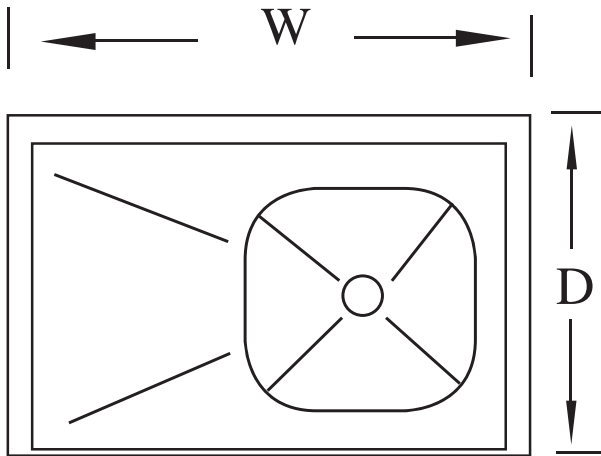

Item# _____
Project: _____
Qty: _____

1 Bowl Economy Sink Stainless Steel 18 Gauge, 14" Deep

Serv-Ware

Features

- 304 Series Stainless Steel
- 18 Gauge Construction
- Stainless Steel Gussets
- 14" Deep Bowls Welded Together
- 9½" Backsplash (11¾" from Deck to Tile Edge)
- Galvanized Legs with Adjustable Feet
- Basket Strainers Included

1 Bowl Economy Sink Stainless Steel 18 Gauge, 14" Deep

Serv-Ware

| Model | Bowl Size (W x D) | Drain Boards | Size (W x D) | Weight/lbs (Shipping) |
|---------------|-----------------------------|---------------------|------------------------|---------------------------------|
| E1CWP1818 | 18" x 18" | N/A | 23" x 23.5" | 57 |
| E1CWP1818L-18 | 18" x 18" | 18" Left | 38.5" x 23.5" | 65 |
| E1CWP1818R-18 | 18" x 18" | 18" Right | 38.5" x 23.5" | 65 |
| E1CWP18182-18 | 18" x 18" | Two 18" | 54" x 23.5" | 106 |
| E1CWP1818L-24 | 18" x 18" | 24" Left | 44.5" x 23.5" | 69 |
| E1CWP1818R-24 | 18" x 18" | 24" Right | 44.5" x 23.5" | 69 |
| E1CWP18182-24 | 18" x 18" | Two 24" | 66" x 23.5" | 110 |
| E1CWP1824 | 18" x 24" | N/A | 23" x 29.5" | 86 |
| E1CWP18242-24 | 18" x 24" | Two 24" | 66" x 29.5" | 78 |
| E1CWP1824L-24 | 18" x 24" | 24" Left | 44.5" x 29.5" | 78 |
| E1CWP1824R-24 | 18" x 24" | 24" Right | 44.5" x 29.5" | 78 |
| E1CWP2424 | 24" x 24" | N/A | 29" x 29.5" | 65 |
| E1CWP2424L-24 | 24" x 24" | 24" Left | 50.5" x 29.5" | 135 |
| E1CWP2424R-24 | 24" x 24" | 24" Right | 50.5" x 29.5" | 135 |
| E1CWP3024 | 24" x 30" | N/A | 35" x 29.5" | 53 |
| E1CWP3624 | 24" x 36" | N/A | 41" x 29.5" | 58 |