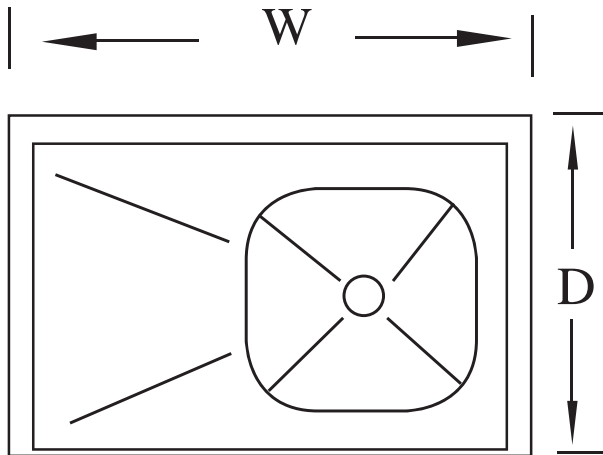

Item# _____
Project: _____
Qty: _____

1 Bowl Heavy Duty Sink Stainless Steel 16 Gauge, 14" Deep

Serv-Ware

Features

- 304 Series Stainless Steel
- 16 Gauge Construction
- Stainless Steel Gussets
- 14" Deep Bowls
- 10½" Backsplash (11¾" from Deck to Tile Edge)
- Galvanized Legs with Adjustable Feet
- Basket Strainers Included

Qty: _____

1 Bowl Heavy Duty Sink Stainless Steel 16 Gauge, 14" Deep

Model	Bowl Size (W x D)	Drain Boards	Size (W x D)	Weight/lbs (Shipping)
1CWPH1818	18" x 18"	None	23" x 24"	62
1CWPH1818L-18	18" x 18"	18" Left	38" x 24"	70
1CWPH1818R-18	18" x 18"	18" Right	38" x 24"	70
1CWPH18182-18	18" x 18"	Two 18"	54" x 30"	100
1CWPH1824	18" x 24"	None	23" x 30"	65
1CWPH1824L-18	18" x 24"	18" Left	39" x 30"	74
1CWPH1824R-18	18" x 24"	18" Right	39" x 30"	74
1CWPH1824L-24	18" x 24"	24" Left	46" x 30"	78
1CWPH1824R-24	18" x 24"	24" Right	46" x 30"	78
1CWPH18242-24	18" x 24"	Two 24"	66" x 30"	86