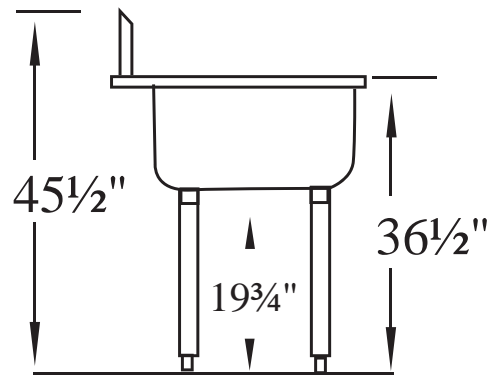

Item# _____
Project: _____
Qty: _____

1 Bowl Heavy Duty Sink Stainless Steel 16 Gauge, 14" Deep

Serv-Ware

Features

- 304 Series Stainless Steel
- 16 Gauge Construction
- Stainless Steel Gussets
- 14" Deep Bowls
- 10½" Backsplash (11¾" from Deck to Tile Edge)
- Galvanized Legs with Adjustable Feet
- Basket Strainers Included

Qty: _____

1 Bowl Heavy Duty Sink Stainless Steel 16 Gauge, 14" Deep

Model	Bowl Size (W x D)	Drain Boards	Size (W x D)	Weight/lbs (Shipping)
1CWPH1818	18" x 18"	None	23" x 24"	62
1CWPH1818L-18	18" x 18"	18" Left	38" x 24"	70
1CWPH1818R-18	18" x 18"	18" Right	38" x 24"	70
1CWPH18182-18	18" x 18"	Two 18"	54" x 30"	100
1CWPH1824	18" x 24"	None	23" x 30"	65
1CWPH1824L-18	18" x 24"	18" Left	39" x 30"	74
1CWPH1824R-18	18" x 24"	18" Right	39" x 30"	74
1CWPH1824L-24	18" x 24"	24" Left	46" x 30"	78
1CWPH1824R-24	18" x 24"	24" Right	46" x 30"	78
1CWPH18242-24	18" x 24"	Two 24"	66" x 30"	86