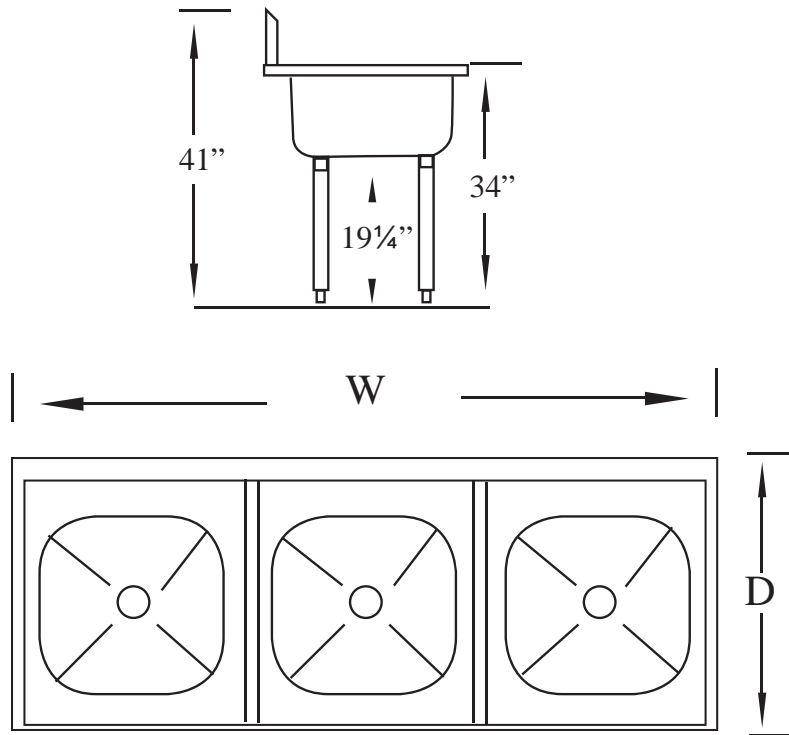

Item# _____
Project: _____
Qty: _____

3 Bowl Budget Sink

Serv-Ware

Features

- 430 Series Stainless Steel
- 18 Gauge Construction
- Stainless Steel Gussets
- 13" Deep Bowls Welded Together
- 9" Backsplash (11 $\frac{3}{4}$ " from Deck to Tile Edge)
- Galvanized Legs with Adjustable Feet
- Basket Strainers Included

3 Bowl Budget Sink

Serv-Ware

Model	Bowl Size (W x D)	Bowl Depth	Overall Length (W x D)	Weight/lbs. (Shipping)
BS3-1221	12" x 21"	13"	39" x 24.5"	57
BS3-1818	18" x 18"	13"	57" x 21.5"	60
BS3-1821	18" x 21"	13"	57" x 24.5"	64
BS3-2424	24" x 24"	13"	75" x 27.5"	70