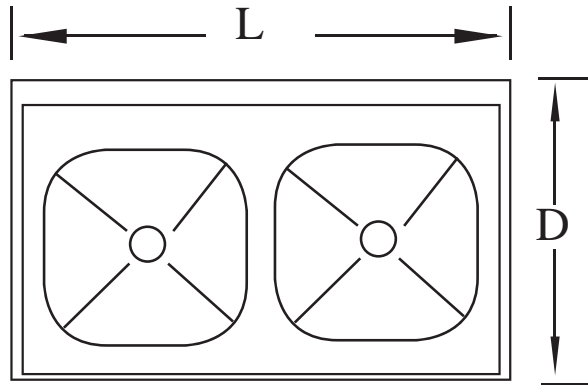

Item# _____
Project: _____
Qty: _____

Budget Sink 2 Bowl

Serv-Ware

<i>Model</i>	<i>Bowl Size</i> (W x D)	<i>Bowl Depth</i>	<i>Overall Length</i> (W x D)	<i>Weight/lbs.</i> (Shipping)
BS2-1818	18" x 18"	13"	39" x 21.5"	45
BS2-1821	18" x 21"	13"	39" x 24.5"	48
BS2-2424	24" x 24"	13"	51" x 27.5"	60

Serv-Ware
www.servware.com

Phone: (800).768.5953

Fax: (800).976.1299

Revised 12/17