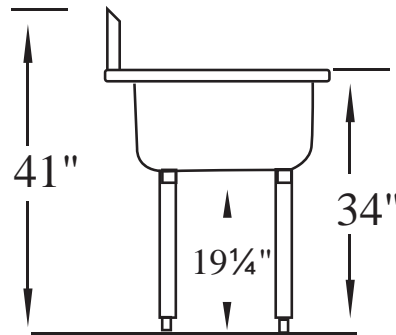

Item# _____
Project: _____
Qty: _____

Budget Sink 2 Bowl

Serv-Ware

<i>Model</i>	<i>Bowl Size</i> (W x D)	<i>Bowl Depth</i>	<i>Overall Length</i> (W x D)	<i>Weight/lbs.</i> (Shipping)
BS2-1818	18" x 18"	13"	39" x 21.5"	45
BS2-1821	18" x 21"	13"	39" x 24.5"	48
BS2-2424	24" x 24"	13"	51" x 27.5"	60

Serv-Ware
www.servware.com

Phone: (800).768.5953

Fax: (800).976.1299

Revised 12/17