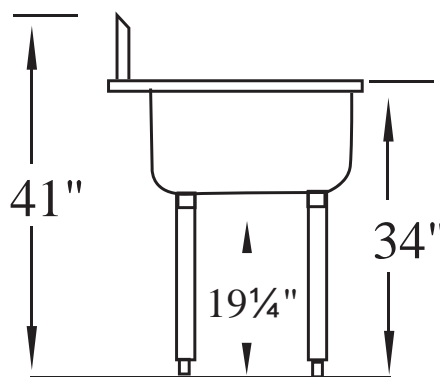

## Features

- 430 Series Stainless Steel
- 18 Gauge Construction
- Stainless Steel Gussets
- 13" Deep Bowls Welded Together
- 9" Backsplash
- Galvanized Legs with Adjustable Feet
- Basket Strainers Included

# 1 Bowl Budget Sink

Serv-Ware

<i>Model</i>	<i>Bowl Size</i> (W x D)	<i>Bowl Depth</i>	<i>Overall Length</i> (W x D)	<i>Weight/lbs.</i> (Shipping)
BS1-1818	18" x 18"	13"	21" x 21.5"	29
BS1-1821	18" x 21"	13"	21" x 24.5"	33
BS1-2424	24" x 24"	13"	27" x 27.5"	39
BS1-3621	36" x 21"	13"	39" x 24.5"	47
BS1-3624	36" x 24"	13"	39" x 27.5"	51