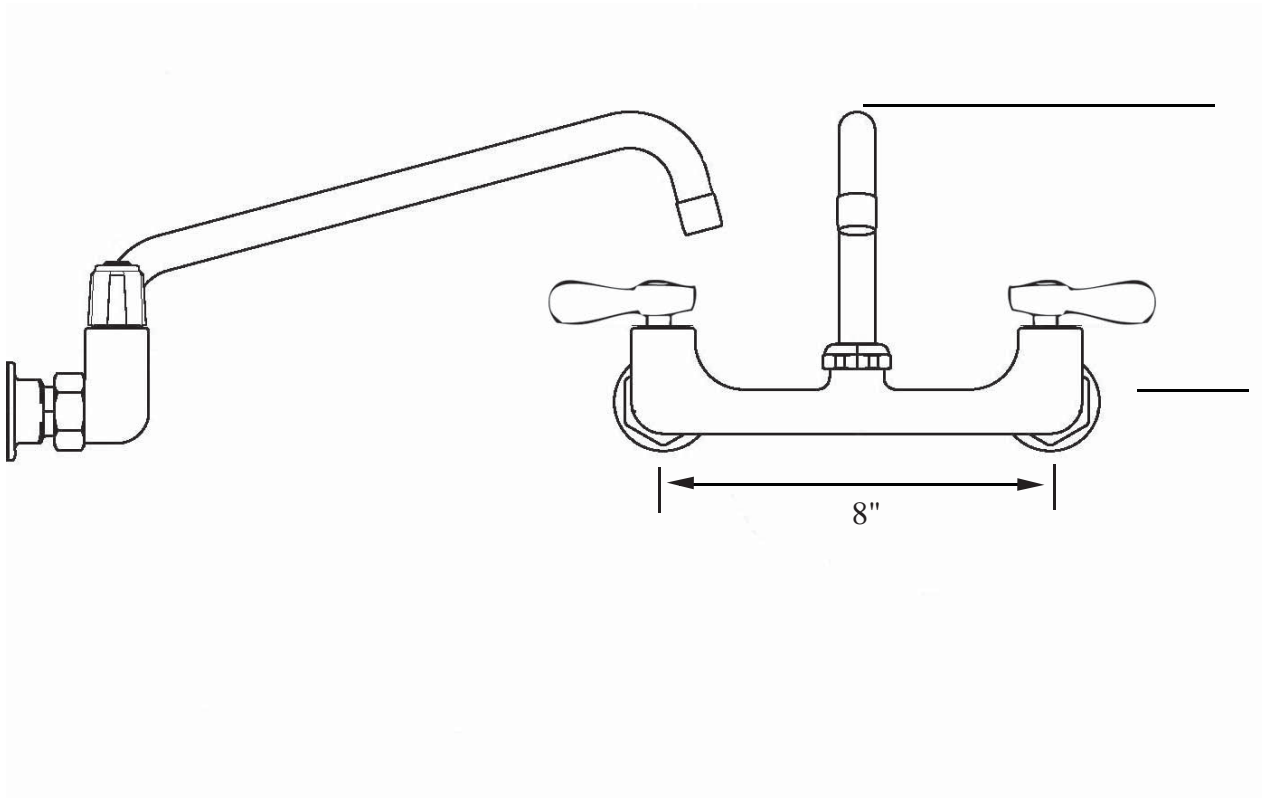

Item# _____
Project: _____
Qty: _____

Wall Mount Faucet

Serv-Ware

Features

- Wallmount, 8" Centers
- Swivel Flanges with 1/2" NPT Inlets
- Swing Spout, 8" - 16" Lengths

Serv-Ware
www.servware.com

Phone:(800).768.5953

Fax:(800).976.1299

Revised 2/15

Item# _____

Project: _____

Qty: _____

Wall Mount Faucet

Serv-Ware

<i>Model</i>	<i>Description</i>	<i>Weight/lbs</i> (Shipping)
WF08-CWP	8" spout	3
WF10-CWP	10" spout	3
WF12-CWP	12" spout	3
WF14-CWP	14" spout	3.25
WF16-CWP	16" spout	3.25