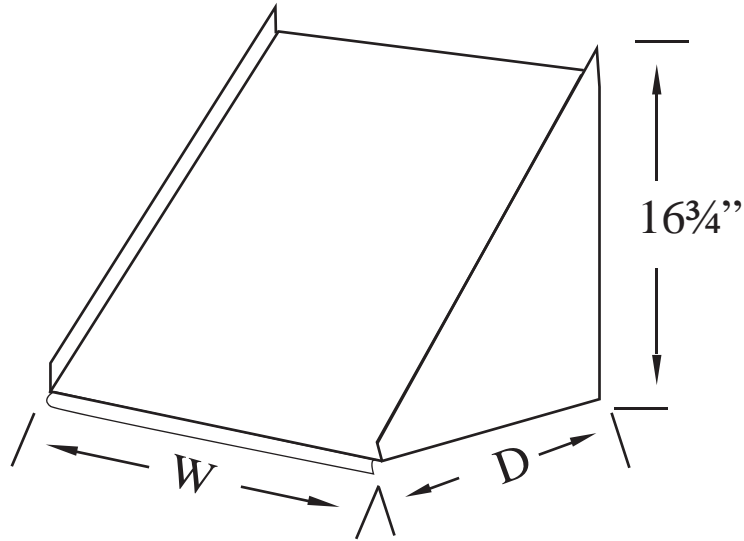

Item# _____

Project: _____

Qty: _____

Slant Rack

Serv-Ware

Model

Size

Weight/lbs

	(W x H x D)	(Shipping)
SR21-CWP	21" x 2" x 22.5"	13
SR42-CWP	42" x 2" x 22.5"	21
SR63-CWP	63" x 2" x 22.5"	29

Serv-Ware
www.servware.com

Phone:(800).768.5953

Fax:(800).976.1299

Revised 1/17