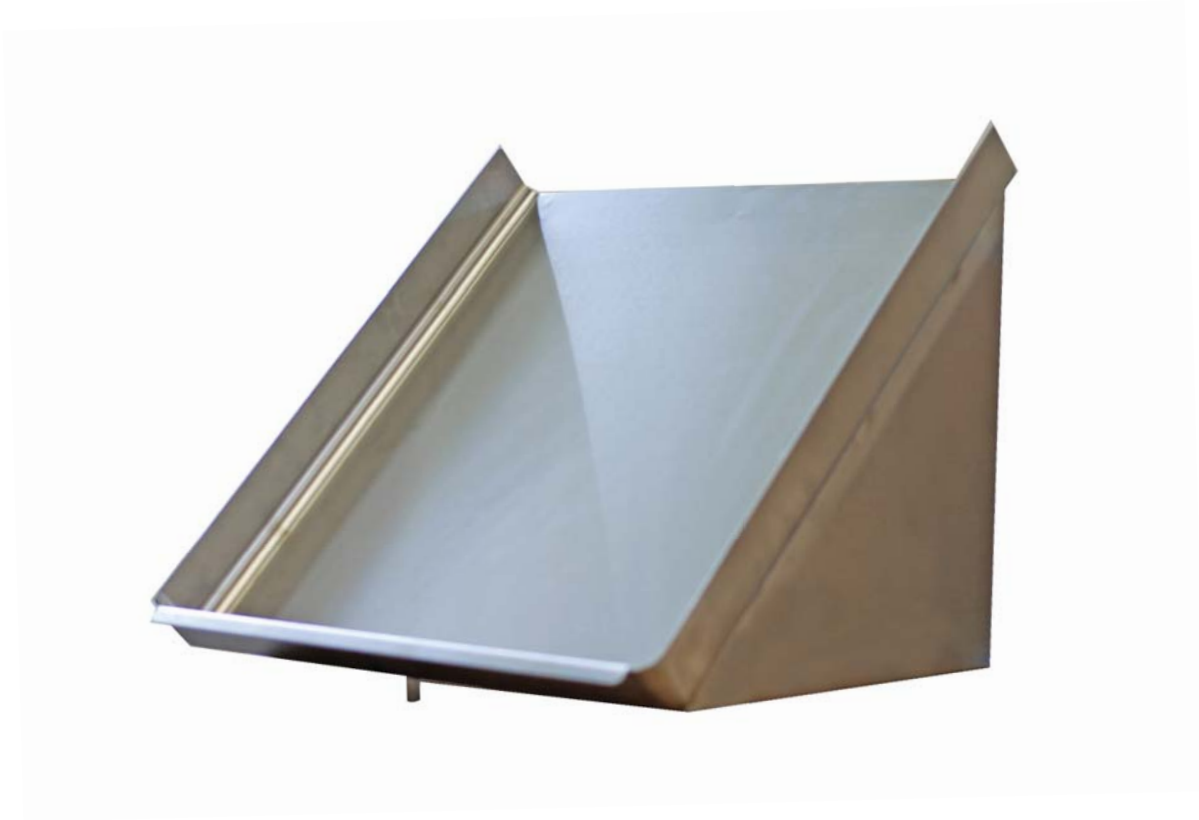

Item# _____
Project: _____
Qty: _____

Slant Rack

Serv-Ware

Features

- 304 Series Stainless Steel
- 18 Gauge Construction
- Space Saving Wall Mount Design
- Center Drip Tube
- Ships Fully Assembled

Serv-Ware
www.servware.com