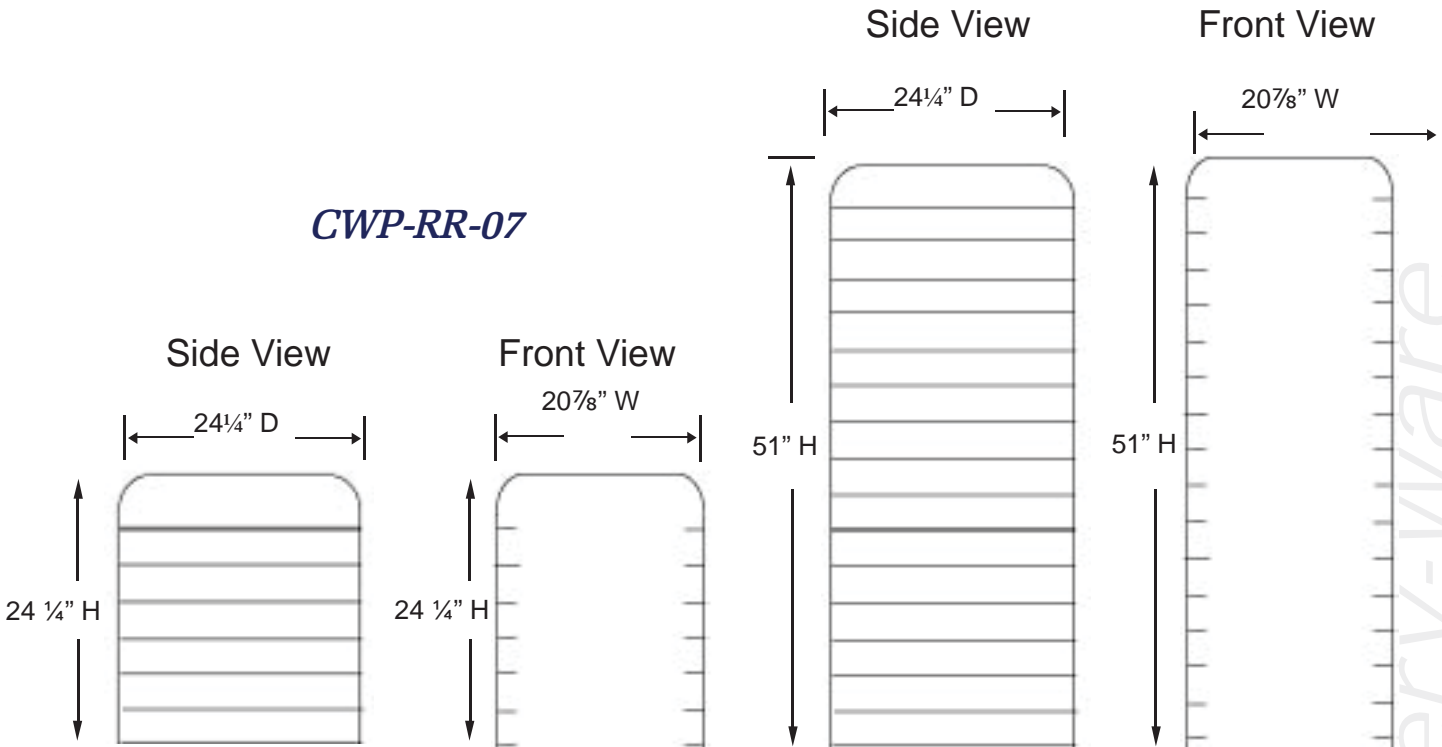

Item# _____

Project: _____

Qty: _____

Refrigerator Pan Rack

CWP-RR-16

CWP-RR-07

Serv-Ware

Model #

Description

Weight/lbs.

CWP-RR-07

7 Pan

(Shipping)

13

CWP-RR-16

16 Pan

27

Serv-Ware
www.servware.com

Phone: (800).768.5953

Fax: (800).976.1299

Revised 1/17