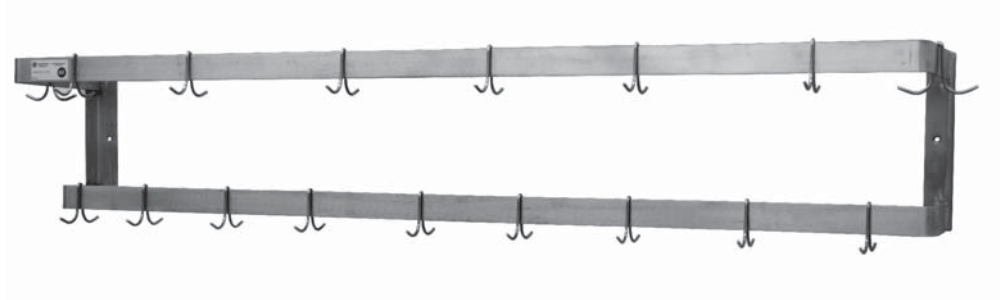

Item# _____
Project: _____
Qty: _____

Pot Hook Bar with Hooks

Features

- 304 Series Stainless Steel
- 1/8" x 2" Bar
- 1/2" Diameter Mounting Holes
- Includes Pot Hooks

Serv-Ware

Serv-Ware
www.servware.com

Phone:(800).768.5953

Fax:(800).976.1299

Revised 1/17

Item# _____

Project: _____

Qty: _____

Pot Hook Bar with Hooks

Serv-Ware

Model	Width	Description	Weight / lbs. (Shipping)
SW1-24-CWP	29"	24" Single Bar with 2 Hooks	7
SW1-36-CWP	41"	36" Single Bar with 3 Hooks	10
SW1-48-CWP	53"	48" Single Bar with 4 Hooks	12
SW1-60-CWP	65"	60" Single Bar with 5 Hooks	15
SW1-72-CWP	77"	72" Single Bar with 6 Hooks	22
SW1-96-CWP	101"	96" Single Bar with 8 Hooks	25
SW-24-CWP	24"	24" Double Bar with 4 Hooks	18
SW-36-CWP	36"	36" Double Bar with 6 Hooks	20
SW-48-CWP	48"	48" Double Bar with 8 Hooks	22
SW-60-CWP	60"	60" Double Bar with 10 Hooks	25
SW-72-CWP	72"	72" Double Bar with 12 Hooks	29
SW-96-CWP	96"	96" Double Bar with 16 Hooks	34