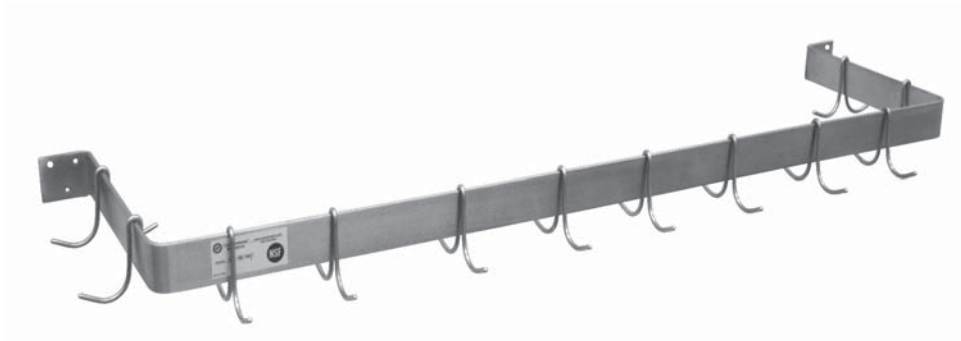

Item# _____
Project: _____
Qty: _____

Pot Hook Bar with Hooks

Features

- 304 Series Stainless Steel
- 1/8" x 2" Bar
- 1/2" Diameter Mounting Holes
- Includes Pot Hooks

Serv-Ware

Serv-Ware
www.servware.com

Phone:(800).768.5953

Fax:(800).976.1299

Revised 1/17

Item# _____

Project: _____

Qty: _____

Pot Hook Bar with Hooks

Serv-Ware

Model	Width	Description	Weight / lbs. (Shipping)
SW1-24-CWP	29"	24" Single Bar with 2 Hooks	7
SW1-36-CWP	41"	36" Single Bar with 3 Hooks	10
SW1-48-CWP	53"	48" Single Bar with 4 Hooks	12
SW1-60-CWP	65"	60" Single Bar with 5 Hooks	15
SW1-72-CWP	77"	72" Single Bar with 6 Hooks	22
SW1-96-CWP	101"	96" Single Bar with 8 Hooks	25
SW-24-CWP	24"	24" Double Bar with 4 Hooks	18
SW-36-CWP	36"	36" Double Bar with 6 Hooks	20
SW-48-CWP	48"	48" Double Bar with 8 Hooks	22
SW-60-CWP	60"	60" Double Bar with 10 Hooks	25
SW-72-CWP	72"	72" Double Bar with 12 Hooks	29
SW-96-CWP	96"	96" Double Bar with 16 Hooks	34