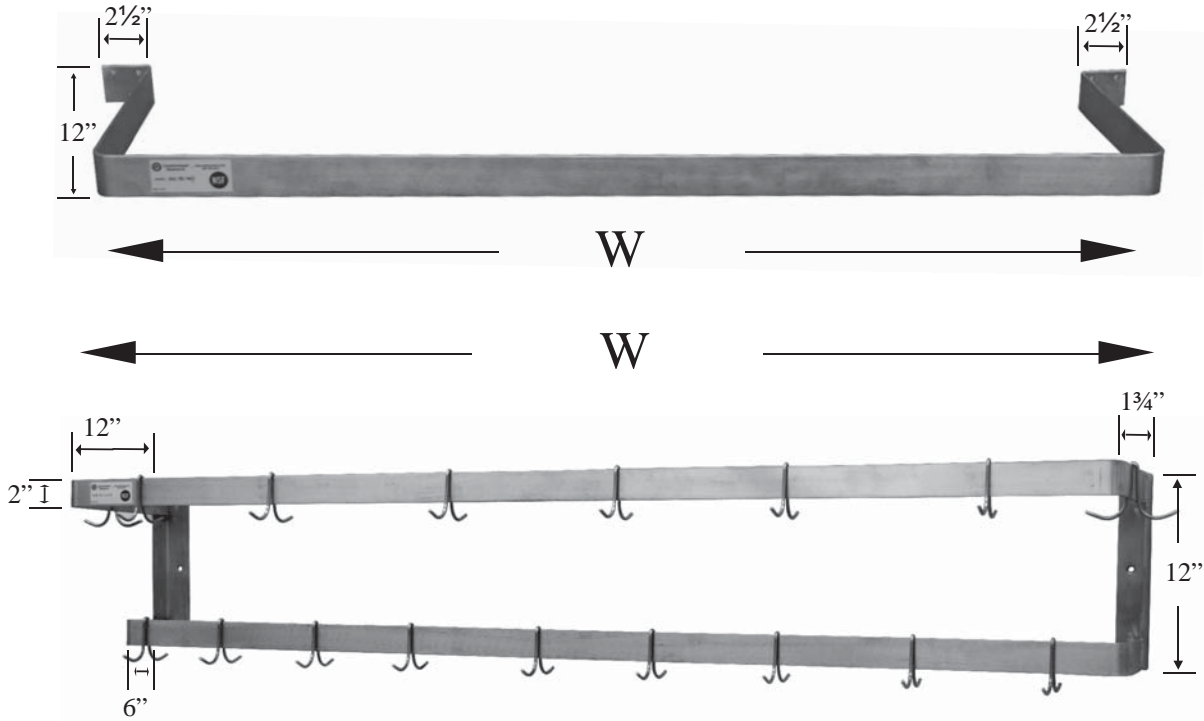

Item# _____
Project: _____
Qty: _____

Pot Hook Bar with Hooks

Features

- 304 Series Stainless Steel
- 1/8" x 2" Bar
- 1/2" Diameter Mounting Holes
- Includes Pot Hooks

Serv-Ware

Serv-Ware
www.servware.com

Phone:(800).768.5953

Fax:(800).976.1299

Revised 1/17

Item# _____

Project: _____

Qty: _____

Pot Hook Bar with Hooks

Serv-Ware

Model	Width	Description	Weight / lbs. (Shipping)
SW1-24-CWP	29"	24" Single Bar with 2 Hooks	7
SW1-36-CWP	41"	36" Single Bar with 3 Hooks	10
SW1-48-CWP	53"	48" Single Bar with 4 Hooks	12
SW1-60-CWP	65"	60" Single Bar with 5 Hooks	15
SW1-72-CWP	77"	72" Single Bar with 6 Hooks	22
SW1-96-CWP	101"	96" Single Bar with 8 Hooks	25
SW-24-CWP	24"	24" Double Bar with 4 Hooks	18
SW-36-CWP	36"	36" Double Bar with 6 Hooks	20
SW-48-CWP	48"	48" Double Bar with 8 Hooks	22
SW-60-CWP	60"	60" Double Bar with 10 Hooks	25
SW-72-CWP	72"	72" Double Bar with 12 Hooks	29
SW-96-CWP	96"	96" Double Bar with 16 Hooks	34