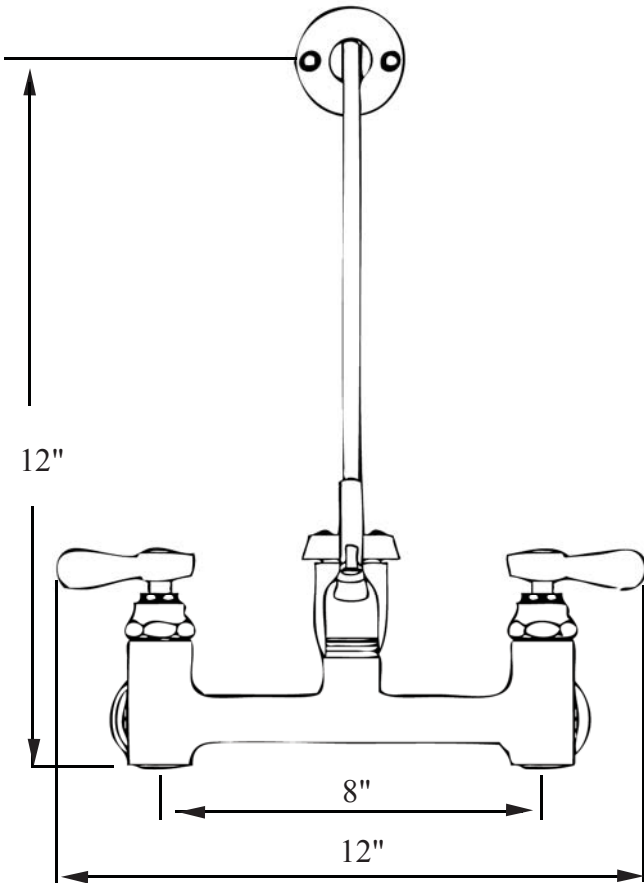

Item# _____
Project: _____
Qty: _____

Mop Sink Service Faucet

Features

- Wall Mount, 8" Centers
- Top Support Wall Brace
- Vacuum Breaker Spout with Pail Hook
- 3/4" Garden Hose Thread on Spout
- Swivel Flanges with 1/2" NPT Inlets

Mop Sink Service Faucet

Serv-Ware

<i>Model</i>	<i>Description</i>	<i>Weight / lbs.</i> (Shipping)
SF1000-CWP	Service Faucet	6.75

Serv-Ware
www.servware.com

Phone: (800).768.5953

Fax: (800).976.1299

Revised 2/15