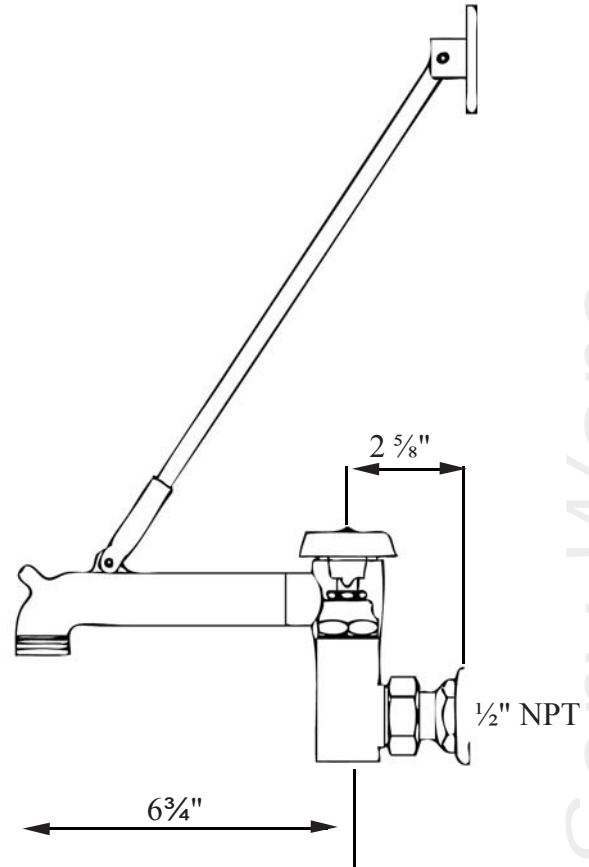

Item# _____

Project: _____

Qty: _____

Mop Sink Service Faucet

Serv-Ware

<i>Model</i>	<i>Description</i>	<i>Weight / lbs.</i> (Shipping)
SF1000-CWP	Service Faucet	6.75

Serv-Ware
www.servware.com

Phone: (800).768.5953

Fax: (800).976.1299

Revised 2/15