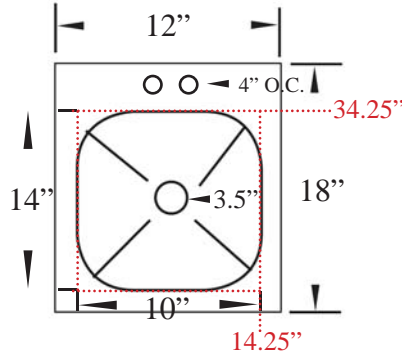

Item# _____
Project: _____
Qty: _____

Drop In Sink Stainless Steel

Features

- 16 Gauge Top
- 18 Gauge Bowl
- 304 Series Stainless Steel
- 4" O.C. Deck Mount Faucet
- 3.5" Basket Strainer
- .25" x 1.25" Mounting Studs

Qty: _____

Drop In Sink Stainless Steel

Model	Bowl Size (W x D)	Cut Out (W x D)	Size (W x D)	Weight / lbs. (Shipping)
DIS-1C10145-CWP	1) 10" x 14"	10.5" x 14.25"	12" x 18"	9
DIS-1C1014-CWP	1) 10" x 14"	10.5" x 14.25"	12" x 18"	13
DIS-2C1014-CWP	2) 10" x 14"	22.25" x 14.25"	24" x 18"	23
DIS-2C1416-CWP	2) 14" X 16"	30.5" x 16.25"	33" x 21"	
DIS-2C2016-CWP	2) 20" X 16"	42.5" x 16.25"	45" x 21"	
DIS-3C1014-CWP	3) 10" x 14"	34.25" x 14.25"	36" x 18"	33
DIS-3C1620-CWP	3) 16" X 20"	52.5" x 20.25"	55" x 25"	