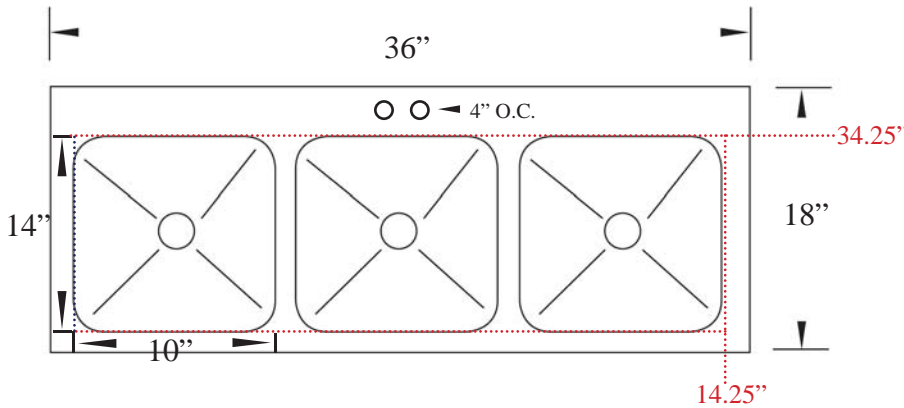

Item# _____
Project: _____
Qty: _____

Drop In Sink Stainless Steel

Features

- 16 Gauge Top
- 18 Gauge Bowl
- 304 Series Stainless Steel
- 4" O.C. Deck Mount Faucet
- 3.5" Basket Strainer
- .25" x 1.25" Mounting Studs

Qty: _____

Drop In Sink Stainless Steel

Model	Bowl Size (W x D)	Cut Out (W x D)	Size (W x D)	Weight / lbs. (Shipping)
DIS-1C10145-CWP	1) 10" x 14"	10.5" x 14.25"	12" x 18"	9
DIS-1C1014-CWP	1) 10" x 14"	10.5" x 14.25"	12" x 18"	13
DIS-2C1014-CWP	2) 10" x 14"	22.25" x 14.25"	24" x 18"	23
DIS-2C1416-CWP	2) 14" X 16"	30.5" x 16.25"	33" x 21"	
DIS-2C2016-CWP	2) 20" X 16"	42.5" x 16.25"	45" x 21"	
DIS-3C1014-CWP	3) 10" x 14"	34.25" x 14.25"	36" x 18"	33
DIS-3C1620-CWP	3) 16" X 20"	52.5" x 20.25"	55" x 25"	