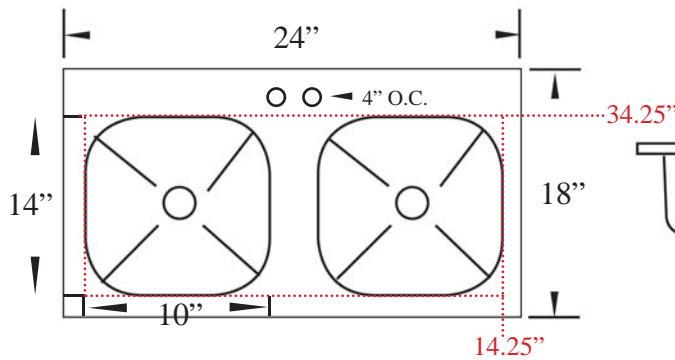

Item# _____
Project: _____
Qty: _____

Drop In Sink Stainless Steel

Features

- 16 Gauge Top
- 18 Gauge Bowl
- 304 Series Stainless Steel
- 4" O.C. Deck Mount Faucet
- 3.5" Basket Strainer
- .25" x 1.25" Mounting Studs

Qty: _____

Drop In Sink Stainless Steel

Model	Bowl Size (W x D)	Cut Out (W x D)	Size (W x D)	Weight / lbs. (Shipping)
DIS-1C10145-CWP	1) 10" x 14"	10.5" x 14.25"	12" x 18"	9
DIS-1C1014-CWP	1) 10" x 14"	10.5" x 14.25"	12" x 18"	13
DIS-2C1014-CWP	2) 10" x 14"	22.25" x 14.25"	24" x 18"	23
DIS-2C1416-CWP	2) 14" X 16"	30.5" x 16.25"	33" x 21"	
DIS-2C2016-CWP	2) 20" X 16"	42.5" x 16.25"	45" x 21"	
DIS-3C1014-CWP	3) 10" x 14"	34.25" x 14.25"	36" x 18"	33
DIS-3C1620-CWP	3) 16" X 20"	52.5" x 20.25"	55" x 25"	