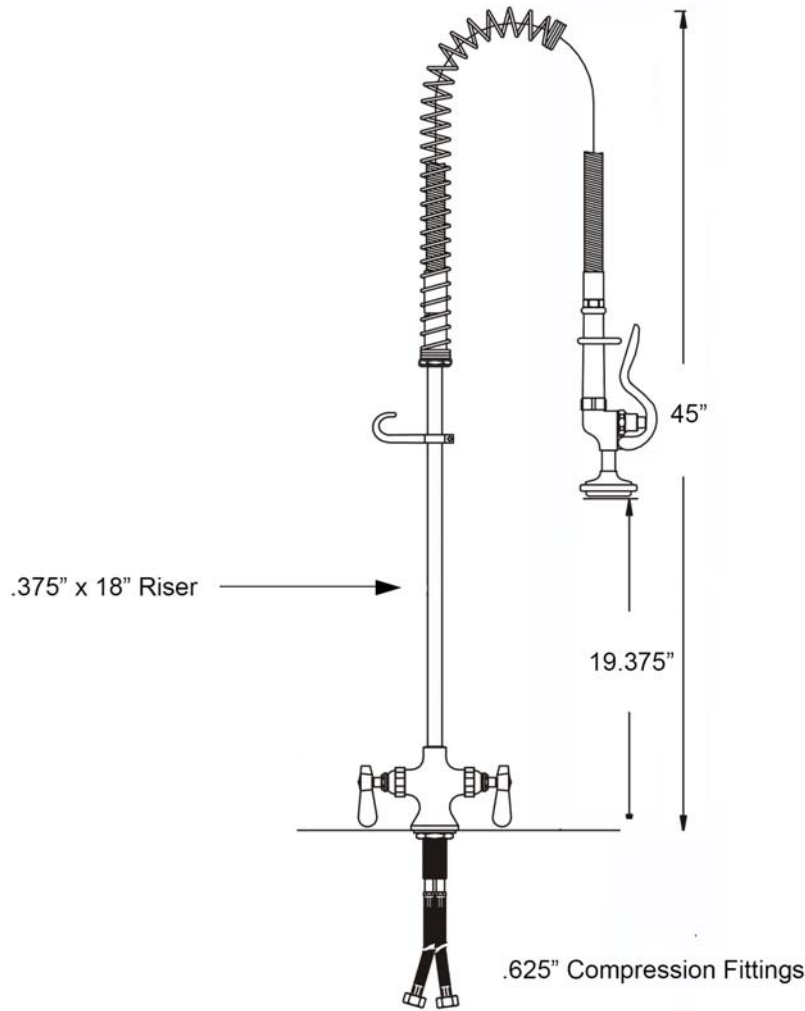

Item# _____
Project: _____
Qty: _____

Deck Mount Pre-Rinse

PRS4-CWP

Features

- 8" Adjustable Centers w/1/2" NPT Inlets
- 1/4 Turn, Full on Valves
- Heavy Duty Spring and Hose
- Includes 6 3/4" Wall Bracket
- EPAct 2005 Compliant
- Add-on Faucets Available

Deck Mount Pre-Rinse

SERV-WARE

<i>Model</i>	<i>Description</i>	<i>Weight/lbs</i> (Shipping)
PRS4-CWP	8" Center Wall Mount	13

Serv-Ware
www.servware.com

Phone: (800).768.5953

Fax: (800).976.1299

Revised 2/15