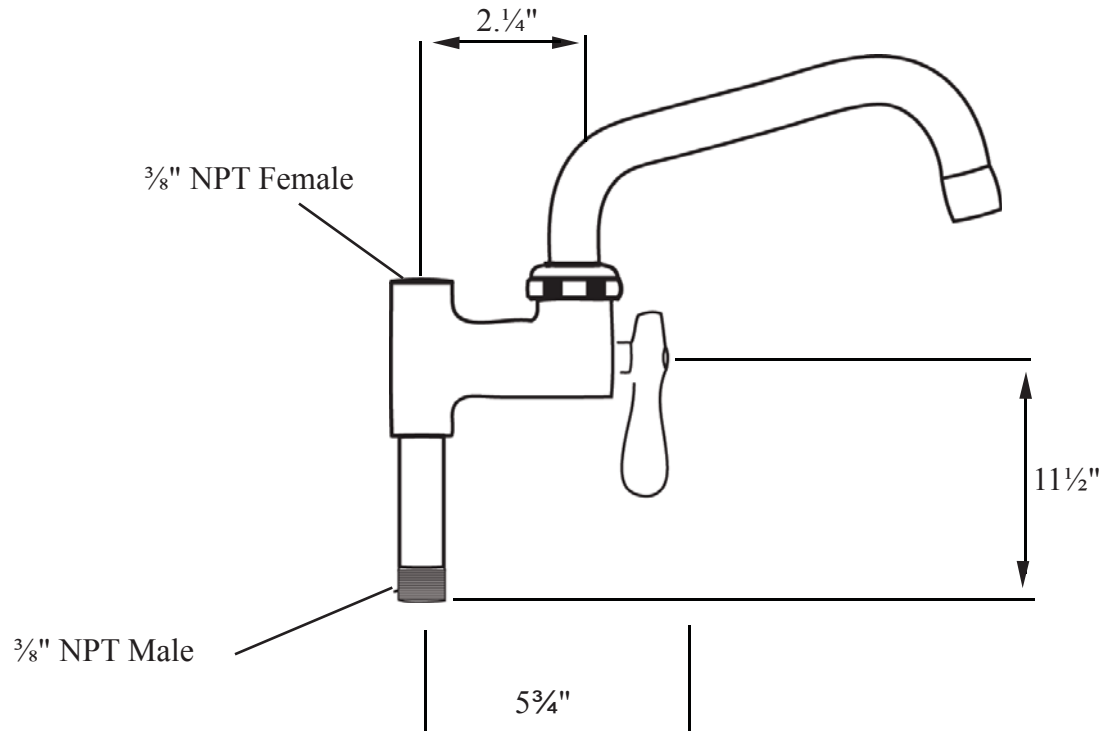

Item# _____
Project: _____
Qty: _____

Add-On Faucet

Serv-Ware

Features

- $\frac{3}{8}$ " NPT Male Inlet
- $\frac{3}{8}$ " Female Outlet
- Swing Spouts; 8", 12", & 16" Lengths
- For Use with PRS4-CWP , PRW8-CWP & PRW8-CWP-E

Serv-Ware

Model

Description

Weight/lbs

(Shipping)

AF08-CWP
AF12-CWP
AF16-CWP

8" Spout
12" Spout
16" Spout

2.5
2.75
2.75