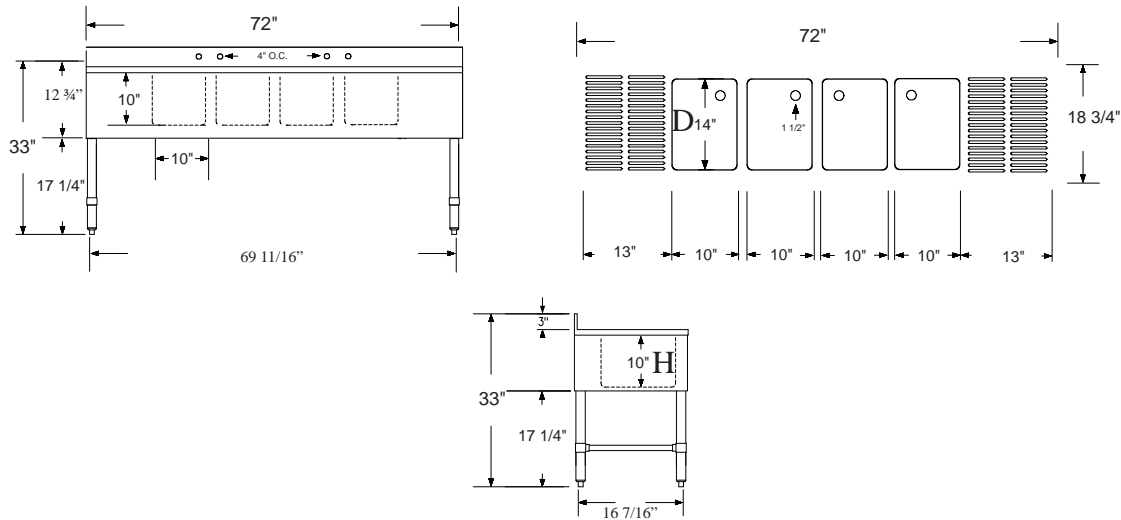

Item# _____
Project: _____
Qty: _____

4 Bowl Bar Sink Stainless Steel

Serv-Ware

Features

- 18 Gauge Top, Bowl and Back
- 20 Gauge Apron
- 8" Overflow Pipe, Available Accessory (OFP-8-CWP)
- 4" Wall Mount Faucet with a 12" Spout, Available Accessory (DTF4-12-CWP)

BAR4B72-LR-CWP

Serv-Ware

Model	Bowl Size (W x D x H)	Drain Boards	Size (W x D)	Weight / lbs. (Shipping)
BAR4B72-LR-CWP	4) 10" x 14" x 10"	2) 13" DB	72" x 18 3/4"	102

Serv-Ware
www.servware.com

Phone: (800).768.5953