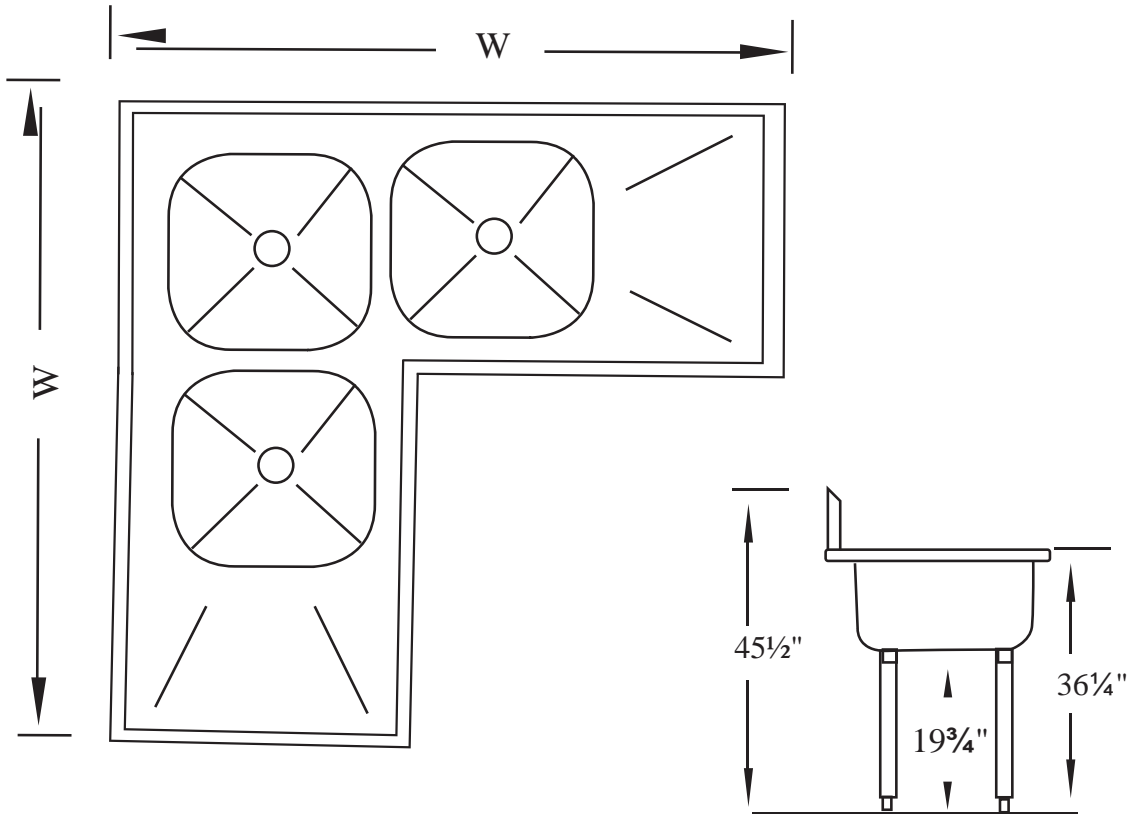

# 3 Bowl Economy Corner Sink Stainless Steel 18 Gauge

Serv-Ware

## Features

- 304 Series Stainless Steel
- 18 Gauge Construction
- Stainless Steel Gussets
- 14" Deep Bowls Welded Together
- 11½" Backsplash (11¾" from Deck to Tile Edge)
- Galvanized Legs with Adjustable Feet
- Basket Strainers Included

# 3 Bowl Economy Corner Sink Stainless Steel 18 Gauge

Serv-Ware

<b>Model</b>	<b>Bowl Size</b> (W x D)	<b>Drain Boards</b>	<b>Overall Length</b>	<b>Weight/lbs</b> (Shipping)
E3CWP18182-18-C	18" x 18"	Two 18"	57" x 57"	111
E3CWP18182-24-C	18" x 18"	Two 24"	63" x 63"	152
E3CWP24242-24-C	24" x 24"	Two 24"	75" x 75"	163