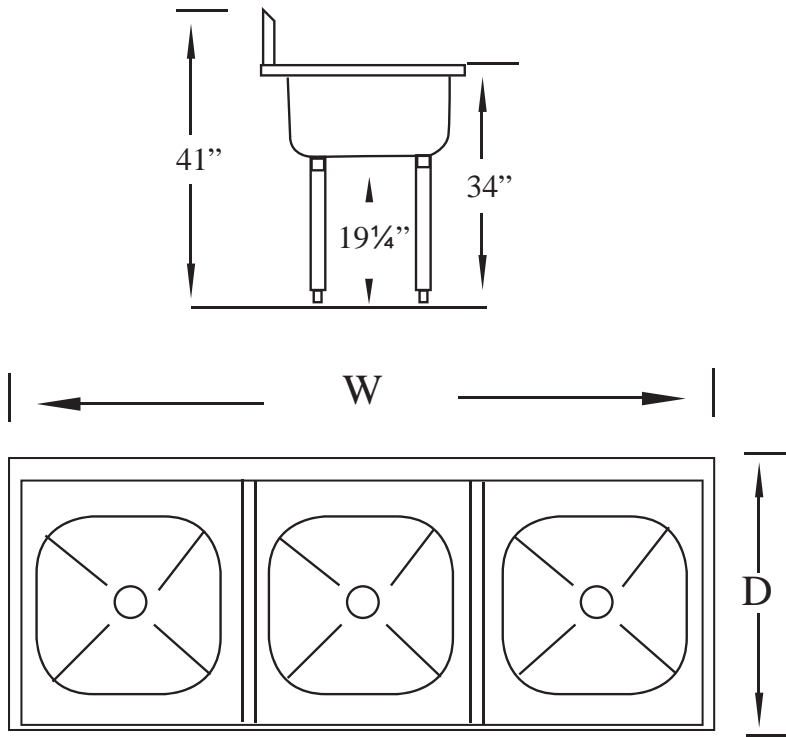

## Features

- 430 Series Stainless Steel
- 18 Gauge Construction
- Stainless Steel Gussets
- 13" Deep Bowls Welded Together
- 9" Backsplash (11 $\frac{3}{4}$ " from Deck to Tile Edge)
- Galvanized Legs with Adjustable Feet
- Basket Strainers Included

# 3 Bowl Budget Sink

Serv-Ware

<b>Model</b>	<b>Bowl Size</b> (W x D)	<b>Bowl Depth</b>	<b>Overall Length</b> (W x D)	<b>Weight/lbs.</b> (Shipping)
BS3-1221	12" x 21"	13"	39" x 24.5"	57
BS3-1818	18" x 18"	13"	57" x 21.5"	60
BS3-1821	18" x 21"	13"	57" x 24.5"	64
BS3-2424	24" x 24"	13"	75" x 27.5"	70