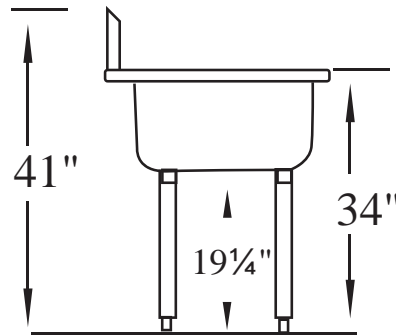

Item# _____
Project: _____
Qty: _____

Budget Sink 2 Bowl

Serv-Ware

Features

- 430 Series Stainless Steel
- 18 Gauge Construction
- Stainless Steel Gussets
- 13" Deep Bowls Welded Together
- 9" Backsplash (11 $\frac{3}{4}$ " from Deck to Tile Edge)
- Galvanized Legs with Adjustable Feet
- Basket Strainers Included

Budget Sink 2 Bowl

Serv-Ware

Model	Bowl Size (W x D)	Bowl Depth	Overall Length (W x D)	Weight/lbs. (Shipping)
BS2-1818	18" x 18"	13"	39" x 21.5"	45
BS2-1821	18" x 21"	13"	39" x 24.5"	48
BS2-2424	24" x 24"	13"	51" x 27.5"	60