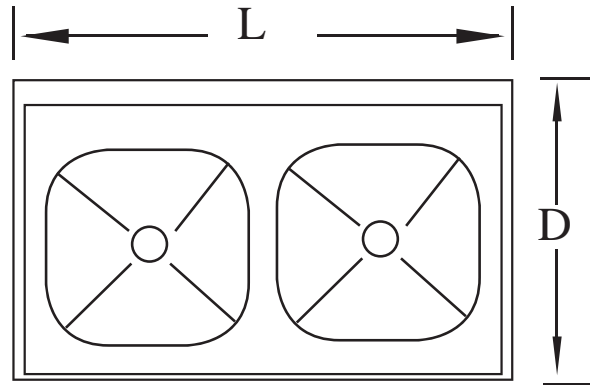

Item# _____
Project: _____
Qty: _____

Budget Sink 2 Bowl

Serv-Ware

Features

- 430 Series Stainless Steel
- 18 Gauge Construction
- Stainless Steel Gussets
- 13" Deep Bowls Welded Together
- 9" Backsplash (11 $\frac{3}{4}$ " from Deck to Tile Edge)
- Galvanized Legs with Adjustable Feet
- Basket Strainers Included

Budget Sink 2 Bowl

Serv-Ware

Model	Bowl Size (W x D)	Bowl Depth	Overall Length (W x D)	Weight/lbs. (Shipping)
BS2-1818	18" x 18"	13"	39" x 21.5"	45
BS2-1821	18" x 21"	13"	39" x 24.5"	48
BS2-2424	24" x 24"	13"	51" x 27.5"	60