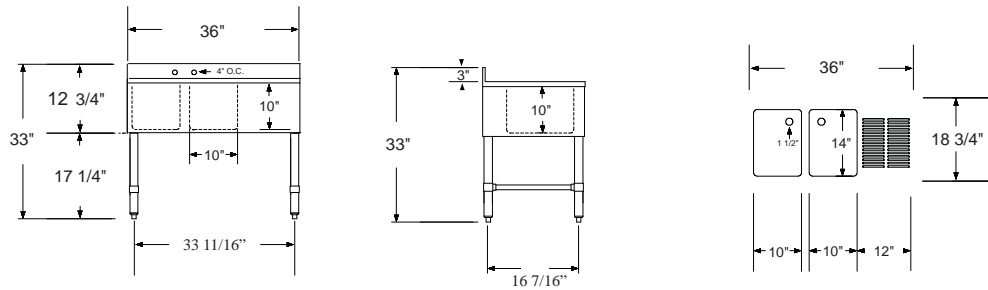

Item# _____
Project: _____
Qty: _____

2 Bowl Bar Sink Stainless Steel

Serv-Ware

Features

- 18 Gauge Top, Bowl and Back
- 20 Gauge Apron
- 8" Overflow Pipe, Available Accessory (OFP-8-CWP)
- 4" Wall Mount Faucet with a 12" Spout, Available Accessory (DTF4-12-CWP)

BAR2B26-CWP

BAR2B36-L-CWP

BAR2B36-R-CWP

BAR2B48-LR-CWP

Serv-Ware

Model

Bowl Size

Drain Boards

Size

Weight / lbs.

(W x D x H)

(W x D)

(Shipping)

BAR2B26-CWP	2) 10" x 14" x 10"	N/A	26.5" x 18.75"	49
BAR2B36-L-CWP	2) 10" x 14" x 10"	12" Left DB	36" x 18.75"	53
BAR2B36-R-CWP	2) 10" x 14" x 10"	12" Right DB	36" x 18.75"	53
BAR2B48-LR-CWP	2) 10" x 14" x 10"	2) 13" DB	48" x 18.75"	62