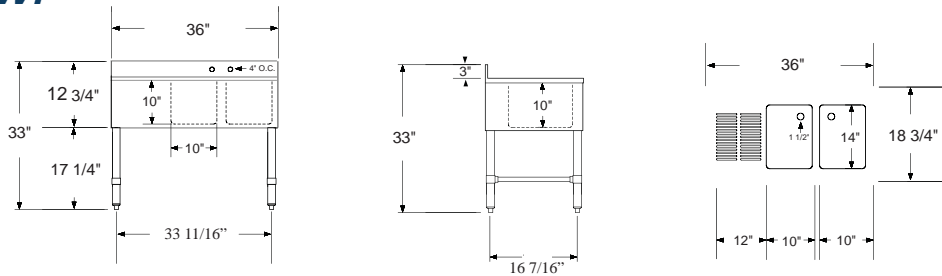

Item# _____
Project: _____
Qty: _____

2 Bowl Bar Sink Stainless Steel

Serv-Ware

Features

- 18 Gauge Top, Bowl and Back
- 20 Gauge Apron
- 8" Overflow Pipe, Available Accessory (OFP-8-CWP)
- 4" Wall Mount Faucet with a 12" Spout, Available Accessory (DTF4-12-CWP)

BAR2B26-CWP

BAR2B36-L-CWP

BAR2B36-R-CWP

BAR2B48-LR-CWP

Serv-Ware

Model

Bowl Size

Drain Boards

Size

Weight / lbs.

(W x D x H)

(W x D)

(Shipping)

BAR2B26-CWP	2) 10" x 14" x 10"	N/A	26.5" x 18.75"	49
BAR2B36-L-CWP	2) 10" x 14" x 10"	12" Left DB	36" x 18.75"	53
BAR2B36-R-CWP	2) 10" x 14" x 10"	12" Right DB	36" x 18.75"	53
BAR2B48-LR-CWP	2) 10" x 14" x 10"	2) 13" DB	48" x 18.75"	62