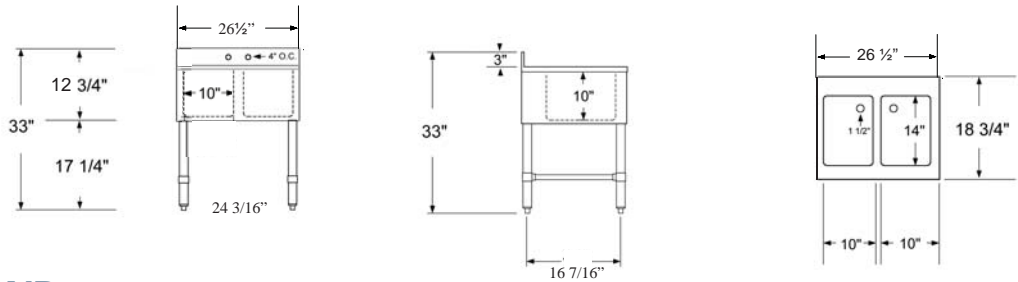

Item# _____
Project: _____
Qty: _____

2 Bowl Bar Sink Stainless Steel

Serv-Ware

Features

- 18 Gauge Top, Bowl and Back
- 20 Gauge Apron
- 8" Overflow Pipe, Available Accessory (OFP-8-CWP)
- 4" Wall Mount Faucet with a 12" Spout, Available Accessory (DTF4-12-CWP)

BAR2B26-CWP

BAR2B36-L-CWP

BAR2B36-R-CWP

BAR2B48-LR-CWP

Serv-Ware

Model

Bowl Size

Drain Boards

Size

Weight / lbs.

(W x D x H)

(W x D)

(Shipping)

BAR2B26-CWP	2) 10" x 14" x 10"	N/A	26.5" x 18.75"	49
BAR2B36-L-CWP	2) 10" x 14" x 10"	12" Left DB	36" x 18.75"	53
BAR2B36-R-CWP	2) 10" x 14" x 10"	12" Right DB	36" x 18.75"	53
BAR2B48-LR-CWP	2) 10" x 14" x 10"	2) 13" DB	48" x 18.75"	62