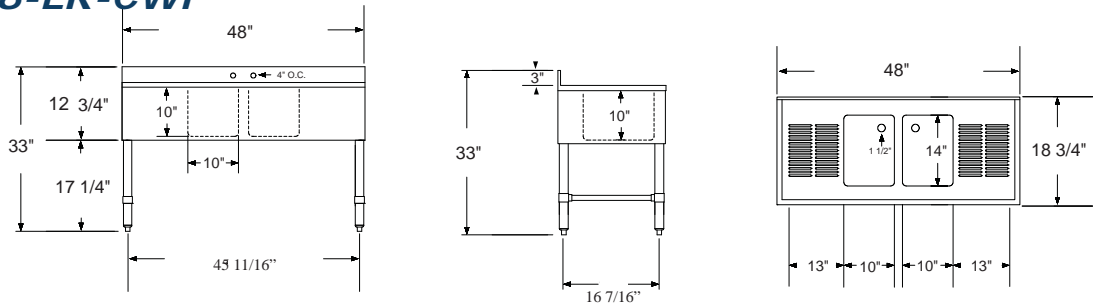

Item# _____
Project: _____
Qty: _____

2 Bowl Bar Sink Stainless Steel

Serv-Ware

Features

- 18 Gauge Top, Bowl and Back
- 20 Gauge Apron
- 8" Overflow Pipe, Available Accessory (OFP-8-CWP)
- 4" Wall Mount Faucet with a 12" Spout, Available Accessory (DTF4-12-CWP)

BAR2B26-CWP

BAR2B36-L-CWP

BAR2B36-R-CWP

BAR2B48-LR-CWP

Serv-Ware

Model

Bowl Size

Drain Boards

Size

Weight / lbs.

(W x D x H)

(W x D)

(Shipping)

BAR2B26-CWP	2) 10" x 14" x 10"	N/A	26.5" x 18.75"	49
BAR2B36-L-CWP	2) 10" x 14" x 10"	12" Left DB	36" x 18.75"	53
BAR2B36-R-CWP	2) 10" x 14" x 10"	12" Right DB	36" x 18.75"	53
BAR2B48-LR-CWP	2) 10" x 14" x 10"	2) 13" DB	48" x 18.75"	62