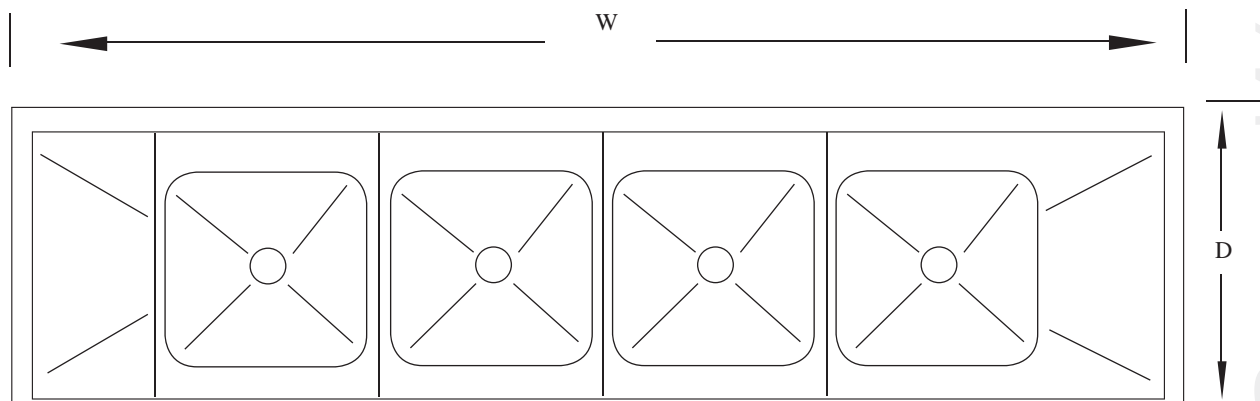

Item# _____
Project: _____
Qty: _____

4 Bowl Economy Sink Stainless Steel 18 Gauge, 14" Deep

Serv-Ware

Features

- 304 Series Stainless Steel
- 18 Gauge Construction
- Stainless Steel Gussets
- 14" Deep Bowls Welded Together
- 9½" Backsplash (11¾" from Deck to Tile Edge)
- Galvanized Legs with Adjustable Feet
- Basket Strainers Included

Serv-Ware
www.servware.com

Phone:(800).768.5953

Fax:(800).976.1299

Revised 1/17

4 Bowl Economy Sink Stainless Steel 18 Gauge, 14" Deep

Serv-Ware

Model	Bowl Size (W x D)	Drain Boards	Size (W x D)	Weight/lbs. (Shipping)
*E4CWP16202-18	4) 16" x 20"	2) 18" DB	100" x 25.5"	115
*E4CWP18242-24	4) 18" x 24"	2) 24" DB	120" x 29.5"	138