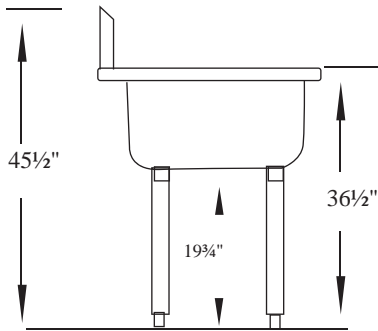

Item# _____
Project: _____
Qty: _____

4 Bowl Economy Sink Stainless Steel 18 Gauge, 14" Deep

Serv-Ware

Features

- 304 Series Stainless Steel
- 18 Gauge Construction
- Stainless Steel Gussets
- 14" Deep Bowls Welded Together
- 9½" Backsplash (11¾" from Deck to Tile Edge)
- Galvanized Legs with Adjustable Feet
- Basket Strainers Included

Serv-Ware
www.servware.com

Phone:(800).768.5953

Fax:(800).976.1299

Revised 1/17

4 Bowl Economy Sink Stainless Steel 18 Gauge, 14" Deep

Serv-Ware

Model	Bowl Size (W x D)	Drain Boards	Size (W x D)	Weight/lbs. (Shipping)
*E4CWP16202-18	4) 16" x 20"	2) 18" DB	100" x 25.5"	115
*E4CWP18242-24	4) 18" x 24"	2) 24" DB	120" x 29.5"	138