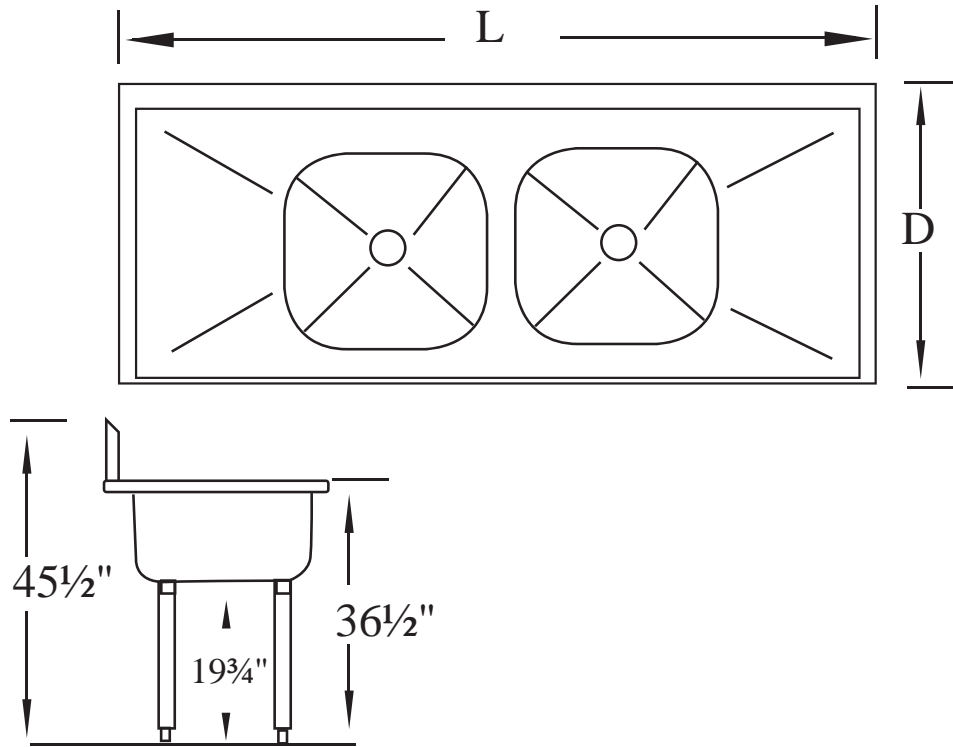

## Features

- 304 Series Stainless Steel
- 18 Gauge Construction
- Stainless Steel Gussets
- 14" Deep Bowls Welded Together
- 9½" Backsplash (11¾" from Deck to Tile Edge)
- Galvanized Legs with Adjustable Feet
- Basket Strainers Included

# 2 Bowl Economy Sink Stainless Steel 18 Gauge, 14" Deep

Serv-Ware

<b>Model</b>	<b>Bowl Size</b> (W x D)	<b>Drain Boards</b>	<b>Size</b> (D x W)	<b>Weight/lbs</b> (Shipping)
E2CWP1818	18" x 18"	N/A	23.5" x 41"	75
E2CWP18182-18	18" x 18"	Two 18"	23.5" x 72"	126
E2CWP1818L-18	18" x 18"	One 18" Left	23.5" x 56.5"	101
E2CWP1818R-18	18" x 18"	One 18" Right	23.5" x 56.5"	101
E2CWP2424	24" x 24"	N/A	29.5" x 53"	80
E2CWP2424L-24	24" x 24"	One 24" Left	29.5" x 74.5"	89
E2CWP2424R-24	24" x 24"	One 24" Right	29.5" x 74.5"	89
E2CWP24242-24	24" x 24"	Two 24"	29.5" x 96"	136