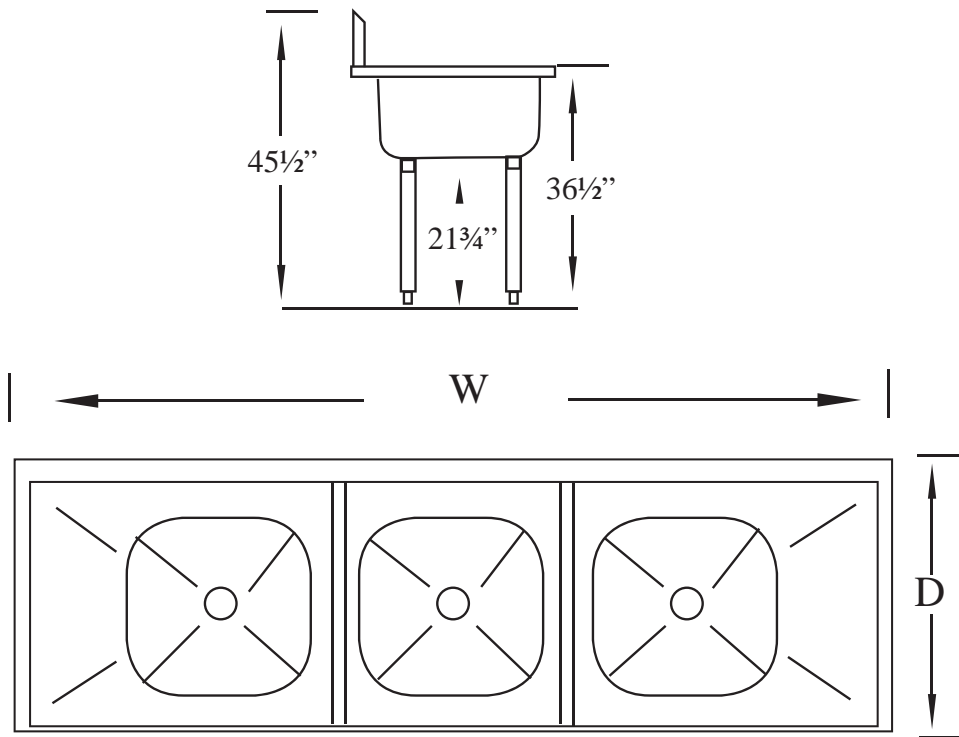

Item# _____
Project: _____
Qty: _____

3 Bowl Economy Sink Stainless Steel 18 Gauge, 12" Deep

Serv-Ware

Features

- 18 Gauge, 304 Series Stainless Steel
- 12" Deep Bowls Welded Together
- S/S Gussets Standard
- 9½" Backsplash (11¾" from Deck to Tile Edge)
- Galvanized Legs with Adjustable Feet
- Basket Strainers Included
- S/S Legs Optional

Serv-Ware
www.servware.com

Phone:(800).768.5953

Fax:(800).976.1299

Revised 1/17

Item# _____

Project: _____

Qty: _____

3 Bowl Economy Sink Stainless Steel 18 Gauge, 12" Deep

Serv-Ware

Model	Bowl Size (W x D)	Drain Boards	Size (W x D)	Weight/lbs (Shipping)
D3CWP1620	16" x 20"	N/A	53" x 25.5"	74
D3CWP1620L-18	16" x 20"	One 18" Left	68.5" x 25.5"	82
D3CWP1620R-18	16" x 20"	One 18" Right	68.5" x 25.5"	82
D3CWP16202-18	16" x 20"	Two 18"	84" x 25.5"	125
D3CWP18182-18	18" x 18"	Two 18"	90" x 23.5"	125
D3CWP1818	18" x 18"	N/A	59" x 23.5"	101
D3CWP1818L-18	18" x 18"	One 18" Left	74.5" x 23.5"	108
D3CWP1818R-18	18" x 18"	One 18" Right	74.5" x 23.5"	108