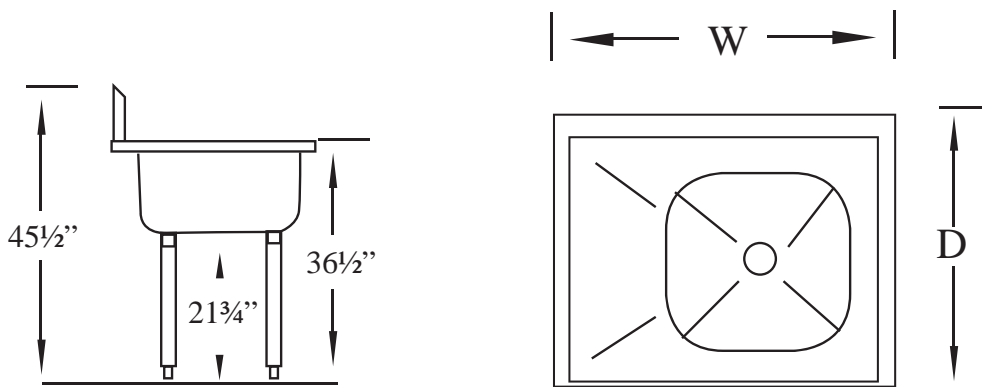

Item# _____
Project: _____
Qty: _____

1 Bowl Economy Sink Stainless Steel 18 Gauge, 12" Deep

Serv-Ware

Features

- 18 Gauge, 304 Series Stainless Steel
- 12" Deep Bowls Welded Together
- S/S Gussets Standard
- 9½" Backsplash (11¾" from Deck to Tile Edge)
- Galvanized Legs with Adjustable Feet
- Basket Strainers Included
- S/S Legs Optional

1 Bowl Economy Sink Stainless Steel 18 Gauge, 12" Deep

Serv-Ware

Model	Bowl Size (W x D)	Drain Boards	Size (W x D)	Weight/lbs (Shipping)
D1CWP1620	16" x 20"	N/A	21" x 25.5"	27
D1CWP1620L-18	16" x 20"	One 18" Left	36.5" x 25.5"	35
D1CWP1620R-18	16" x 20"	One 18" Right	36.5" x 25.5"	35
D1CWP16202-18	16" x 20"	Two 18"	52" x 25.5"	47
D1CWP1818	18" x 18"	N/A	23" x 23.5"	36
D1CWP1818L-18	18" x 18"	One 18" Left	38.5" x 23.5"	35
D1CWP1818R-18	18" x 18"	One 18" Right	38.5" x 24"	35
D1CWP18182-18	18" x 18"	Two 18"	54" x 23.5"	47