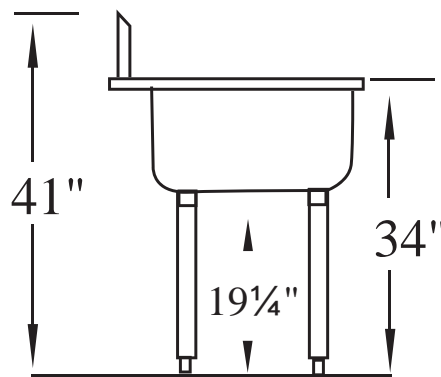

Item# _____
Project: _____
Qty: _____

1 Bowl Budget Sink

Serv-Ware

Model	Bowl Size (W x D)	Bowl Depth	Overall Length (W x D)	Weight/lbs. (Shipping)
BS1-1818	18" x 18"	13"	21" x 21.5"	29
BS1-1821	18" x 21"	13"	21" x 24.5"	33
BS1-2424	24" x 24"	13"	27" x 27.5"	39
BS1-3621	36" x 21"	13"	39" x 24.5"	47
BS1-3624	36" x 24"	13"	39" x 27.5"	51

Serv-Ware
www.servware.com

Phone: (800).768.5953

Fax: (800).976.1299

Revised 1/17