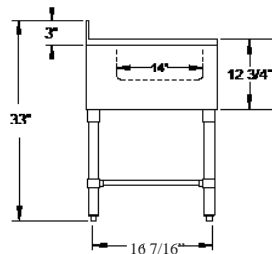

# 1 Bowl Bar Sink Stainless Steel

**BAR1B14-CWP**

**BAR1B24-L-CWP**

**BAR1B24-R-CWP**

**BAR1B36-LR-CWP**

Model	Bowl Size (W x D x H)	Drain Boards	Size (W x D)	Weight / lbs. (Shipping)
BAR1B14-CWP	1) 10" x 14" x 5"	N/A	14 1/2" x 18 3/4"	19
BAR1B24-L-CWP	1) 10" x 14" x 10"	12" Left DB	24" x 18 3/4"	31
BAR1B24-R-CWP	1) 10" x 14" x 10"	12" Right DB	24" x 18 3/4"	31
BAR1B36-LR-CWP	1) 10" x 14" x 10"	2) 13" DB	36" x 18 3/4"	48