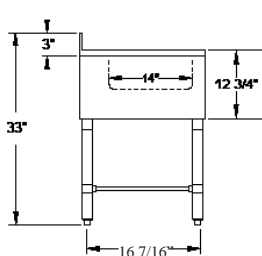

# 1 Bowl Bar Sink Stainless Steel

**BAR1B14-CWP**

**BAR1B24-L-CWP**

**BAR1B24-R-CWP**

**BAR1B36-LR-CWP**

Model	Bowl Size (W x D x H)	Drain Boards	Size (W x D)	Weight / lbs. (Shipping)
BAR1B14-CWP	1) 10" x 14" x 5"	N/A	14 1/2" x 18 3/4"	19
BAR1B24-L-CWP	1) 10" x 14" x 10"	12" Left DB	24" x 18 3/4"	31
BAR1B24-R-CWP	1) 10" x 14" x 10"	12" Right DB	24" x 18 3/4"	31
BAR1B36-LR-CWP	1) 10" x 14" x 10"	2) 13" DB	36" x 18 3/4"	48