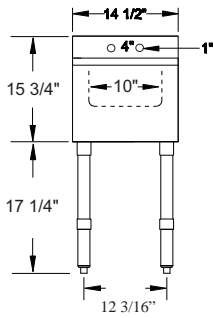

## Features

- 18 Gauge Top, Bowl and Back
- 20 Gauge Apron
- 8" Overflow Pipe, Available Accessory (OFP-8-CWP)
- 4" Wall Mount Faucet with a 12" Spout, Available Accessory (DTF4-12-CWP)

Serv-Ware  
[www.servware.com](http://www.servware.com)

# 1 Bowl Bar Sink Stainless Steel

**BAR1B14-CWP**

**BAR1B24-L-CWP**

**BAR1B24-R-CWP**

**BAR1B36-LR-CWP**

Model	Bowl Size (W x D x H)	Drain Boards	Size (W x D)	Weight / lbs. (Shipping)
BAR1B14-CWP	1) 10" x 14" x 5"	N/A	14 1/2" x 18 3/4"	19
BAR1B24-L-CWP	1) 10" x 14" x 10"	12" Left DB	24" x 18 3/4"	31
BAR1B24-R-CWP	1) 10" x 14" x 10"	12" Right DB	24" x 18 3/4"	31
BAR1B36-LR-CWP	1) 10" x 14" x 10"	2) 13" DB	36" x 18 3/4"	48