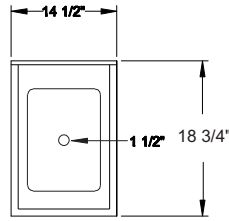

## Features

- 18 Gauge Top, Bowl and Back
- 20 Gauge Apron
- 8" Overflow Pipe, Available Accessory (OFP-8-CWP)
- 4" Wall Mount Faucet with a 12" Spout, Available Accessory (DTF4-12-CWP)

Serv-Ware  
[www.servware.com](http://www.servware.com)

# 1 Bowl Bar Sink Stainless Steel

**BAR1B14-CWP**

**BAR1B24-L-CWP**

**BAR1B24-R-CWP**

**BAR1B36-LR-CWP**

Model	Bowl Size (W x D x H)	Drain Boards	Size (W x D)	Weight / lbs. (Shipping)
BAR1B14-CWP	1) 10" x 14" x 5"	N/A	14 1/2" x 18 3/4"	19
BAR1B24-L-CWP	1) 10" x 14" x 10"	12" Left DB	24" x 18 3/4"	31
BAR1B24-R-CWP	1) 10" x 14" x 10"	12" Right DB	24" x 18 3/4"	31
BAR1B36-LR-CWP	1) 10" x 14" x 10"	2) 13" DB	36" x 18 3/4"	48