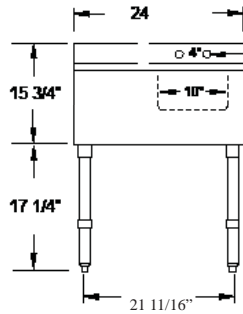

## Features

- 18 Gauge Top, Bowl and Back
- 20 Gauge Apron
- 8" Overflow Pipe, Available Accessory (OFP-8-CWP)
- 4" Wall Mount Faucet with a 12" Spout, Available Accessory (DTF4-12-CWP)

Serv-Ware  
[www.servware.com](http://www.servware.com)

# 1 Bowl Bar Sink Stainless Steel

**BAR1B14-CWP**

**BAR1B24-L-CWP**

**BAR1B24-R-CWP**

**BAR1B36-LR-CWP**

Model	Bowl Size (W x D x H)	Drain Boards	Size (W x D)	Weight / lbs. (Shipping)
BAR1B14-CWP	1) 10" x 14" x 5"	N/A	14 1/2" x 18 3/4"	19
BAR1B24-L-CWP	1) 10" x 14" x 10"	12" Left DB	24" x 18 3/4"	31
BAR1B24-R-CWP	1) 10" x 14" x 10"	12" Right DB	24" x 18 3/4"	31
BAR1B36-LR-CWP	1) 10" x 14" x 10"	2) 13" DB	36" x 18 3/4"	48