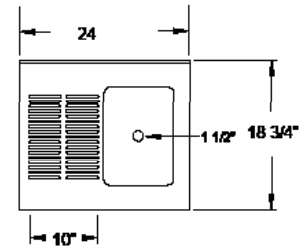

## Features

- 18 Gauge Top, Bowl and Back
- 20 Gauge Apron
- 8" Overflow Pipe, Available Accessory (OFP-8-CWP)
- 4" Wall Mount Faucet with a 12" Spout, Available Accessory (DTF4-12-CWP)

Serv-Ware  
[www.servware.com](http://www.servware.com)

# 1 Bowl Bar Sink Stainless Steel

**BAR1B14-CWP**

**BAR1B24-L-CWP**

**BAR1B24-R-CWP**

**BAR1B36-LR-CWP**

Model	Bowl Size (W x D x H)	Drain Boards	Size (W x D)	Weight / lbs. (Shipping)
BAR1B14-CWP	1) 10" x 14" x 5"	N/A	14 1/2" x 18 3/4"	19
BAR1B24-L-CWP	1) 10" x 14" x 10"	12" Left DB	24" x 18 3/4"	31
BAR1B24-R-CWP	1) 10" x 14" x 10"	12" Right DB	24" x 18 3/4"	31
BAR1B36-LR-CWP	1) 10" x 14" x 10"	2) 13" DB	36" x 18 3/4"	48