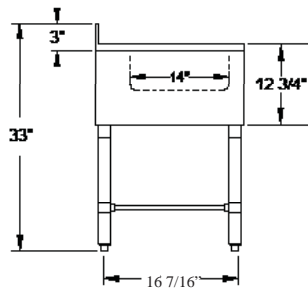

## Features

- 18 Gauge Top, Bowl and Back
- 20 Gauge Apron
- 8" Overflow Pipe, Available Accessory (OFP-8-CWP)
- 4" Wall Mount Faucet with a 12" Spout, Available Accessory (DTF4-12-CWP)

Serv-Ware  
[www.servware.com](http://www.servware.com)

# 1 Bowl Bar Sink Stainless Steel

**BAR1B14-CWP**

**BAR1B24-L-CWP**

**BAR1B24-R-CWP**

**BAR1B36-LR-CWP**

Model	Bowl Size (W x D x H)	Drain Boards	Size (W x D)	Weight / lbs. (Shipping)
BAR1B14-CWP	1) 10" x 14" x 5"	N/A	14 1/2" x 18 3/4"	19
BAR1B24-L-CWP	1) 10" x 14" x 10"	12" Left DB	24" x 18 3/4"	31
BAR1B24-R-CWP	1) 10" x 14" x 10"	12" Right DB	24" x 18 3/4"	31
BAR1B36-LR-CWP	1) 10" x 14" x 10"	2) 13" DB	36" x 18 3/4"	48