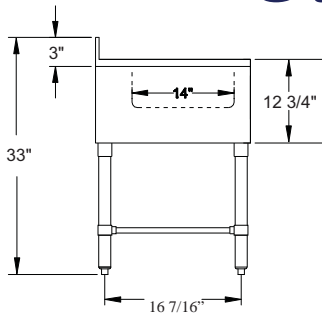

# 1 Bowl Bar Sink Stainless Steel

**BAR1B14-CWP**

**BAR1B24-L-CWP**

**BAR1B24-R-CWP**

**BAR1B36-LR-CWP**

Model	Bowl Size (W x D x H)	Drain Boards	Size (W x D)	Weight / lbs. (Shipping)
BAR1B14-CWP	1) 10" x 14" x 5"	N/A	14 1/2" x 18 3/4"	19
BAR1B24-L-CWP	1) 10" x 14" x 10"	12" Left DB	24" x 18 3/4"	31
BAR1B24-R-CWP	1) 10" x 14" x 10"	12" Right DB	24" x 18 3/4"	31
BAR1B36-LR-CWP	1) 10" x 14" x 10"	2) 13" DB	36" x 18 3/4"	48