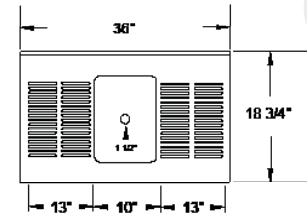

# 1 Bowl Bar Sink Stainless Steel

**BAR1B14-CWP**

**BAR1B24-L-CWP**

**BAR1B24-R-CWP**

**BAR1B36-LR-CWP**

Model	Bowl Size (W x D x H)	Drain Boards	Size (W x D)	Weight / lbs. (Shipping)
BAR1B14-CWP	1) 10" x 14" x 5"	N/A	14 1/2" x 18 3/4"	19
BAR1B24-L-CWP	1) 10" x 14" x 10"	12" Left DB	24" x 18 3/4"	31
BAR1B24-R-CWP	1) 10" x 14" x 10"	12" Right DB	24" x 18 3/4"	31
BAR1B36-LR-CWP	1) 10" x 14" x 10"	2) 13" DB	36" x 18 3/4"	48