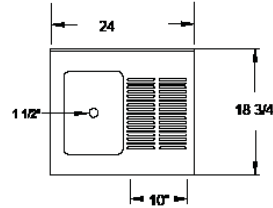

## Features

- 18 Gauge Top, Bowl and Back
- 20 Gauge Apron
- 8" Overflow Pipe, Available Accessory (OFP-8-CWP)
- 4" Wall Mount Faucet with a 12" Spout, Available Accessory (DTF4-12-CWP)

Serv-Ware  
[www.servware.com](http://www.servware.com)

# 1 Bowl Bar Sink Stainless Steel

**BAR1B14-CWP**

**BAR1B24-L-CWP**

**BAR1B24-R-CWP**

**BAR1B36-LR-CWP**

Model	Bowl Size (W x D x H)	Drain Boards	Size (W x D)	Weight / lbs. (Shipping)
BAR1B14-CWP	1) 10" x 14" x 5"	N/A	14 1/2" x 18 3/4"	19
BAR1B24-L-CWP	1) 10" x 14" x 10"	12" Left DB	24" x 18 3/4"	31
BAR1B24-R-CWP	1) 10" x 14" x 10"	12" Right DB	24" x 18 3/4"	31
BAR1B36-LR-CWP	1) 10" x 14" x 10"	2) 13" DB	36" x 18 3/4"	48