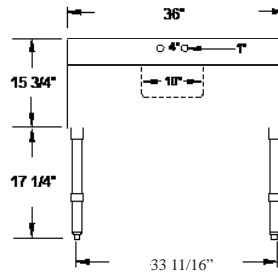

# 1 Bowl Bar Sink Stainless Steel

**BAR1B14-CWP**

**BAR1B24-L-CWP**

**BAR1B24-R-CWP**

**BAR1B36-LR-CWP**

Model	Bowl Size (W x D x H)	Drain Boards	Size (W x D)	Weight / lbs. (Shipping)
BAR1B14-CWP	1) 10" x 14" x 5"	N/A	14 1/2" x 18 3/4"	19
BAR1B24-L-CWP	1) 10" x 14" x 10"	12" Left DB	24" x 18 3/4"	31
BAR1B24-R-CWP	1) 10" x 14" x 10"	12" Right DB	24" x 18 3/4"	31
BAR1B36-LR-CWP	1) 10" x 14" x 10"	2) 13" DB	36" x 18 3/4"	48