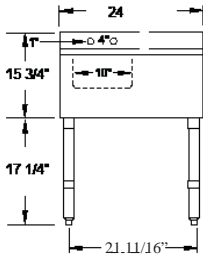

## Features

- 18 Gauge Top, Bowl and Back
- 20 Gauge Apron
- 8" Overflow Pipe, Available Accessory (OFP-8-CWP)
- 4" Wall Mount Faucet with a 12" Spout, Available Accessory (DTF4-12-CWP)

Serv-Ware  
[www.servware.com](http://www.servware.com)

# 1 Bowl Bar Sink Stainless Steel

**BAR1B14-CWP**

**BAR1B24-L-CWP**

**BAR1B24-R-CWP**

**BAR1B36-LR-CWP**

Model	Bowl Size (W x D x H)	Drain Boards	Size (W x D)	Weight / lbs. (Shipping)
BAR1B14-CWP	1) 10" x 14" x 5"	N/A	14 1/2" x 18 3/4"	19
BAR1B24-L-CWP	1) 10" x 14" x 10"	12" Left DB	24" x 18 3/4"	31
BAR1B24-R-CWP	1) 10" x 14" x 10"	12" Right DB	24" x 18 3/4"	31
BAR1B36-LR-CWP	1) 10" x 14" x 10"	2) 13" DB	36" x 18 3/4"	48