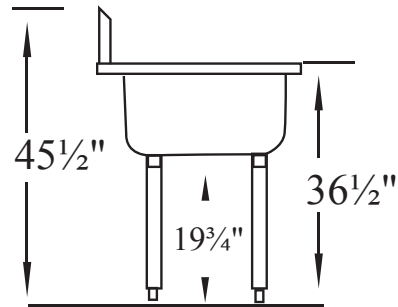

Item# _____
Project: _____
Qty: _____

1 Bowl & 3 Bowl Heavy Duty Sink Stainless Steel 14 Gauge, 14" Deep

1C14H2448

3C14H20282-36

Features

- 304 Series Stainless Steel
- 14 Gauge Construction
- 7½" Back Splash
- 14" Deep Bowl
- 1⅝" Galvanized Legs with Adjustable Foot

1 Bowl & 3 Bowl Heavy Duty Sink Stainless Steel 14 Gauge, 14" Deep

1C14H2448

3C14H20282-36

Model

Bowl Size

Drain Boards

Size

Weight/lbs

(W x D)

(W x D)

(Shipping)

1C14H2448

24" x 48"

N/A

53" x 29.5"

*3C14H20282-36

20" x 26"

Two 36"

136" x 33.5"

* Cut for 2 faucets

Serv-Ware
www.servware.com

Phone: (800).768.5953

Fax: (800).976.1299

Revised 1/17