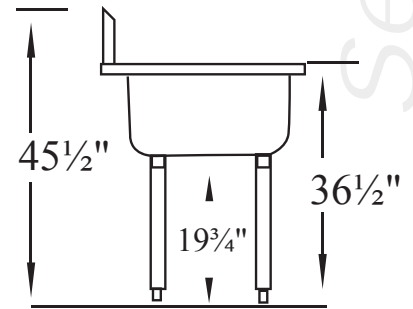

Item# _____
Project: _____
Qty: _____

1 Bowl & 3 Bowl Heavy Duty Sink Stainless Steel 14 Gauge, 14" Deep

1C14H2448

3C14H20282-36

Features

- 304 Series Stainless Steel
- 14 Gauge Construction
- 7½" Back Splash
- 14" Deep Bowl
- 1⅝" Galvanized Legs with Adjustable Foot

1 Bowl & 3 Bowl Heavy Duty Sink Stainless Steel 14 Gauge, 14" Deep

1C14H2448

3C14H20282-36

Model

Bowl Size

Drain Boards

Size

Weight/lbs

(W x D)

(W x D)

(Shipping)

1C14H2448

24" x 48"

N/A

53" x 29.5"

*3C14H20282-36

20" x 26"

Two 36"

136" x 33.5"

* Cut for 2 faucets

Serv-Ware
www.servware.com

Phone: (800).768.5953

Fax: (800).976.1299

Revised 1/17